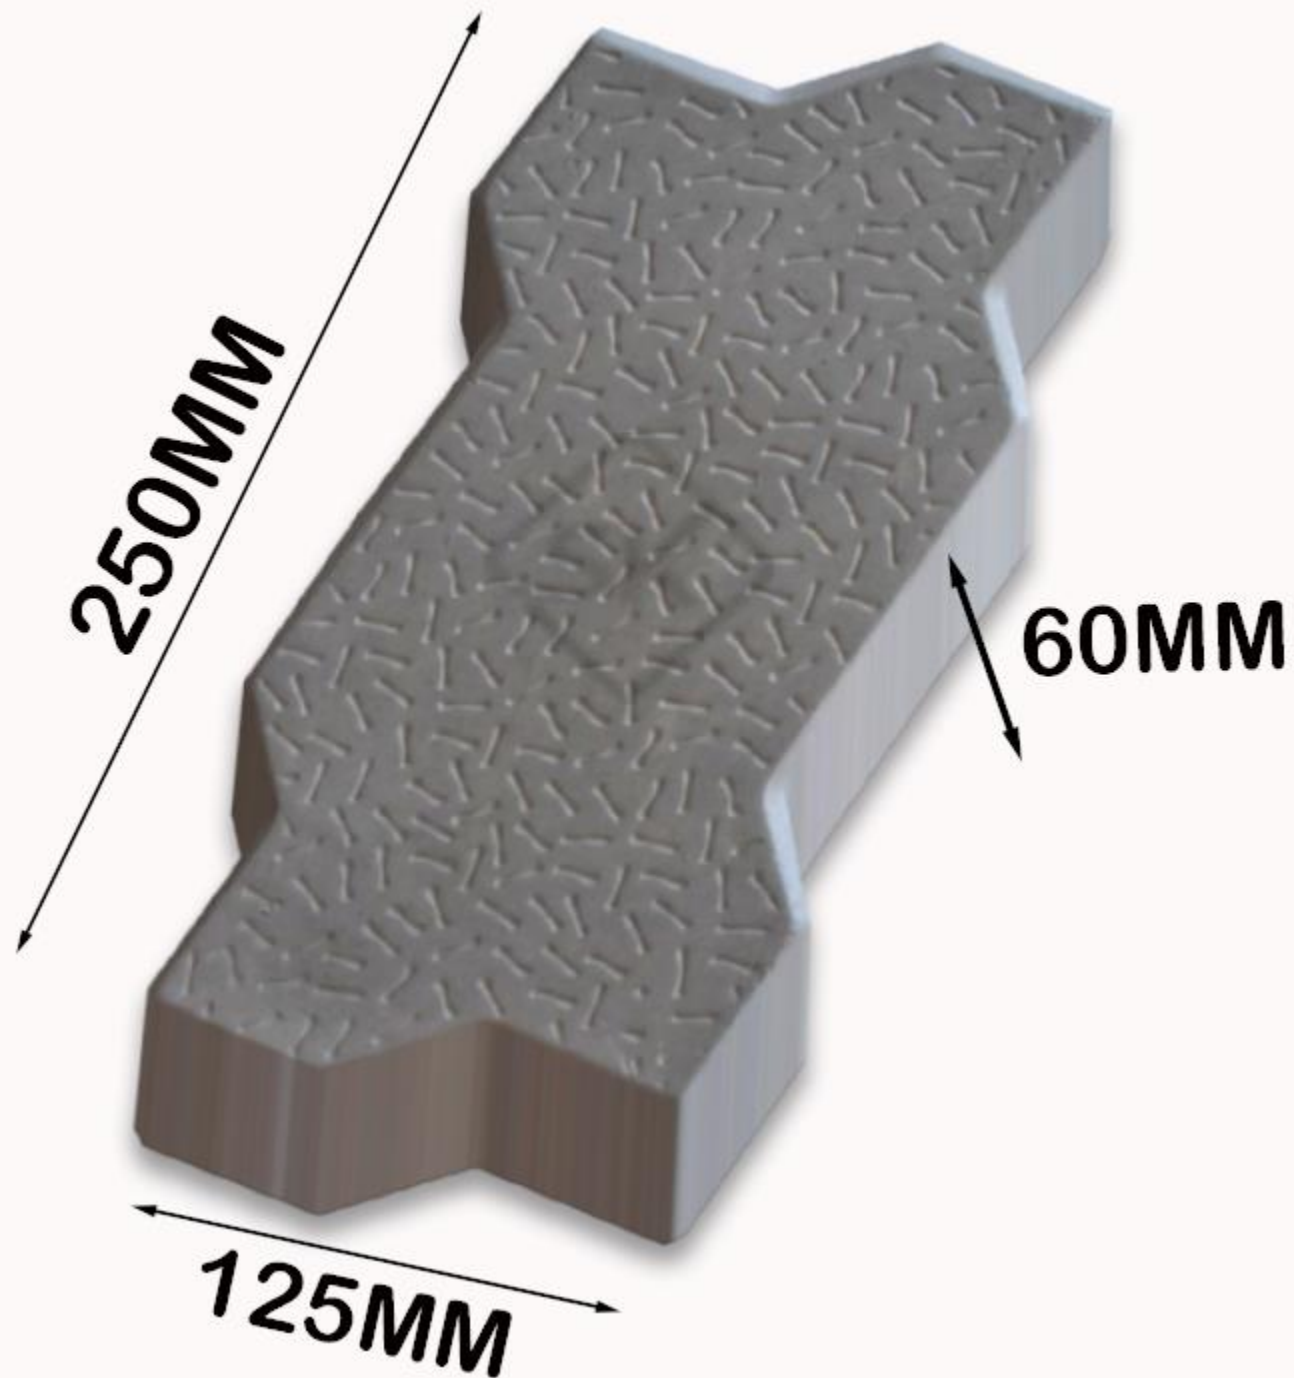

## Dimensions

Length - 250MM

Width - 125MM

Thick - 60MM

1 Sq.ft = 2.80pcs

# SK 205 ZIG\_ZAG

**Material :-** Heavy Concrete

**Size :-** 125x250mm

**Thick :-** 60/80/100mm

**Strength :-** M.25 or custom

**Unit/sqft :-** 2.8

**Color :-** Red, Yellow, Black, Grey & more

**Surface :-** Glossy/Matte