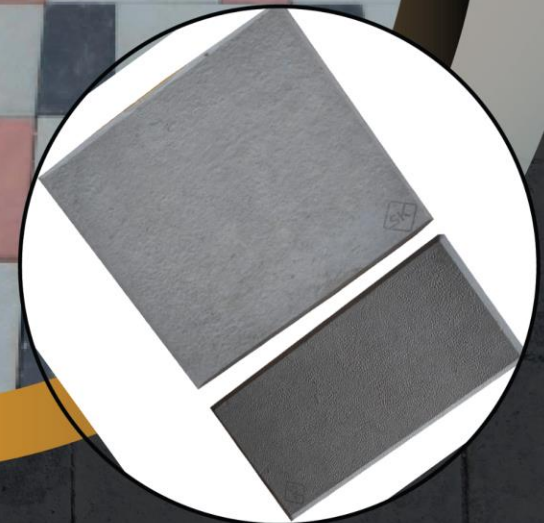

FOLLOW US:

More Info:
www.skpaverblockwala.com