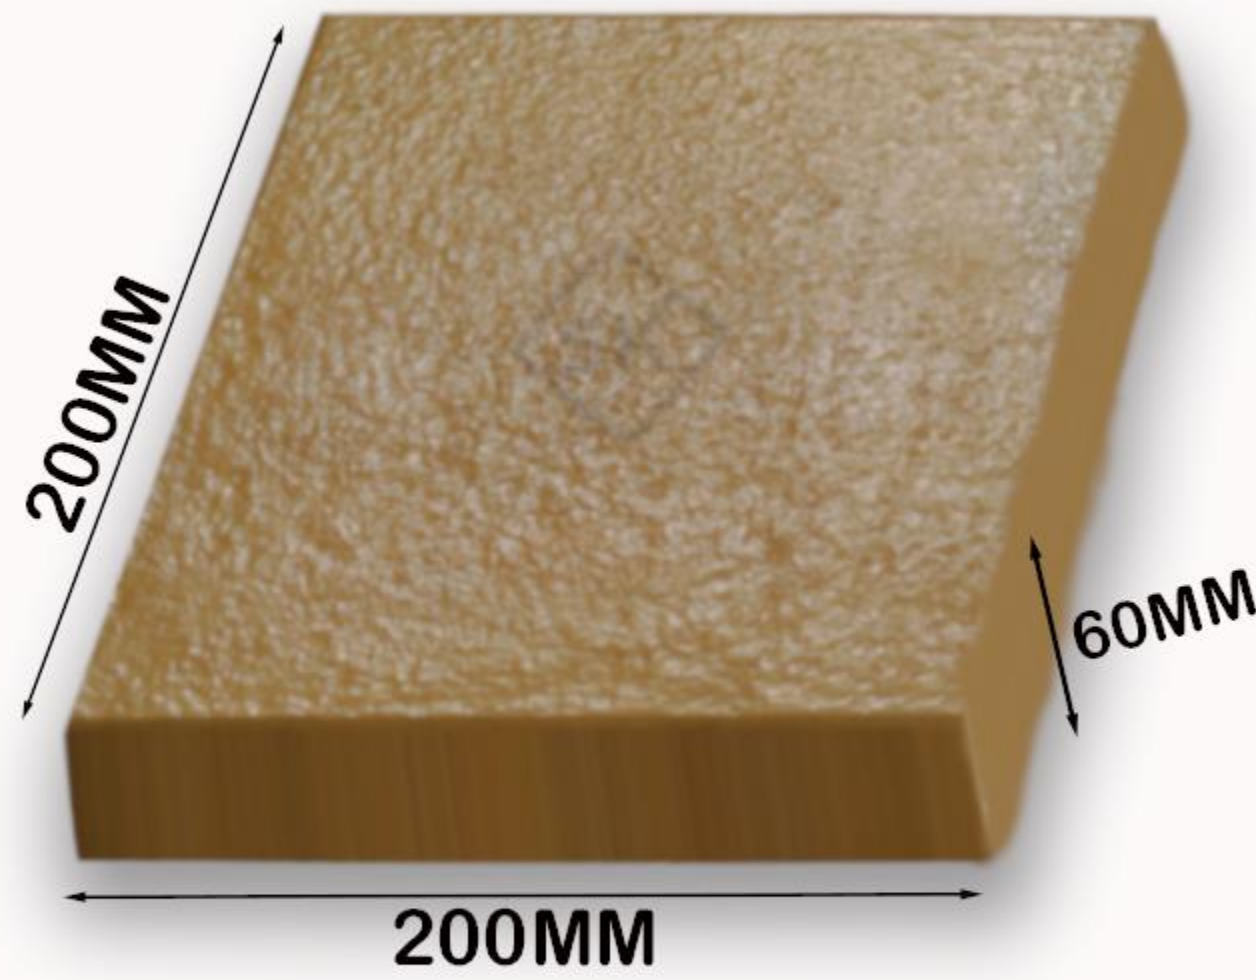

# FLEXI\_B

**A**

**B**

## Dimensions

A	B
Length - 200MM	Length - 200MM
Width - 200MM	Width - 100MM
Thick - 60MM	Thick - 60MM
1 Sq.ft = 2.20pcs	1 Sq.ft = 4.50pcs

# SK FLEXI\_B

**Material :- Heavy Concrete**

**Size :- 200x200mm cum 100x200mm**

**Thick :- 60mm**

**Strength :- M.30 or custom**

**1 Set/sqft :- 0.67**

**Color :- Red, Black, Yellow, Grey & more**

**Surface :- Matte/Glossy**