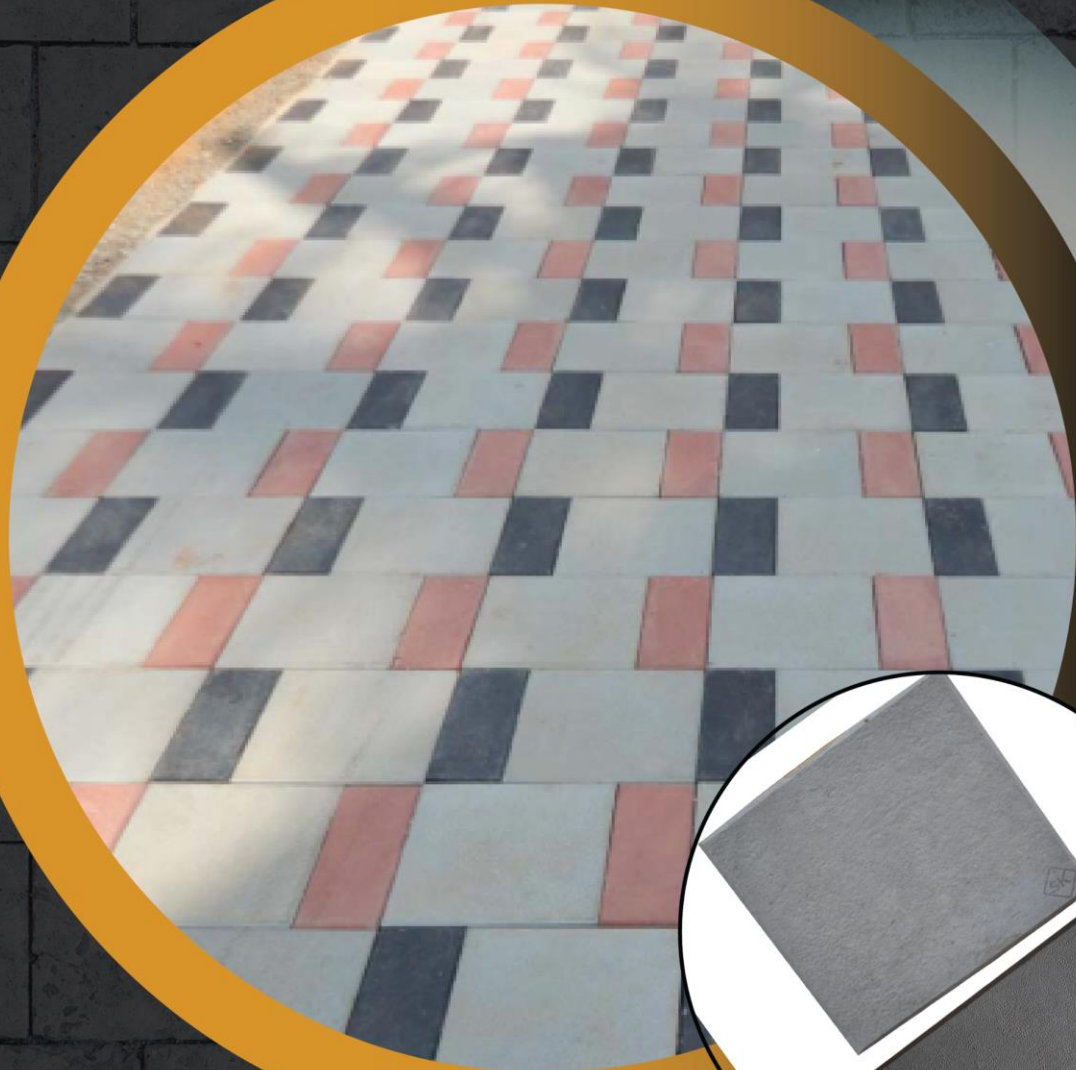

FOLLOW US:

More Info:
www.skpaverblockwala.com