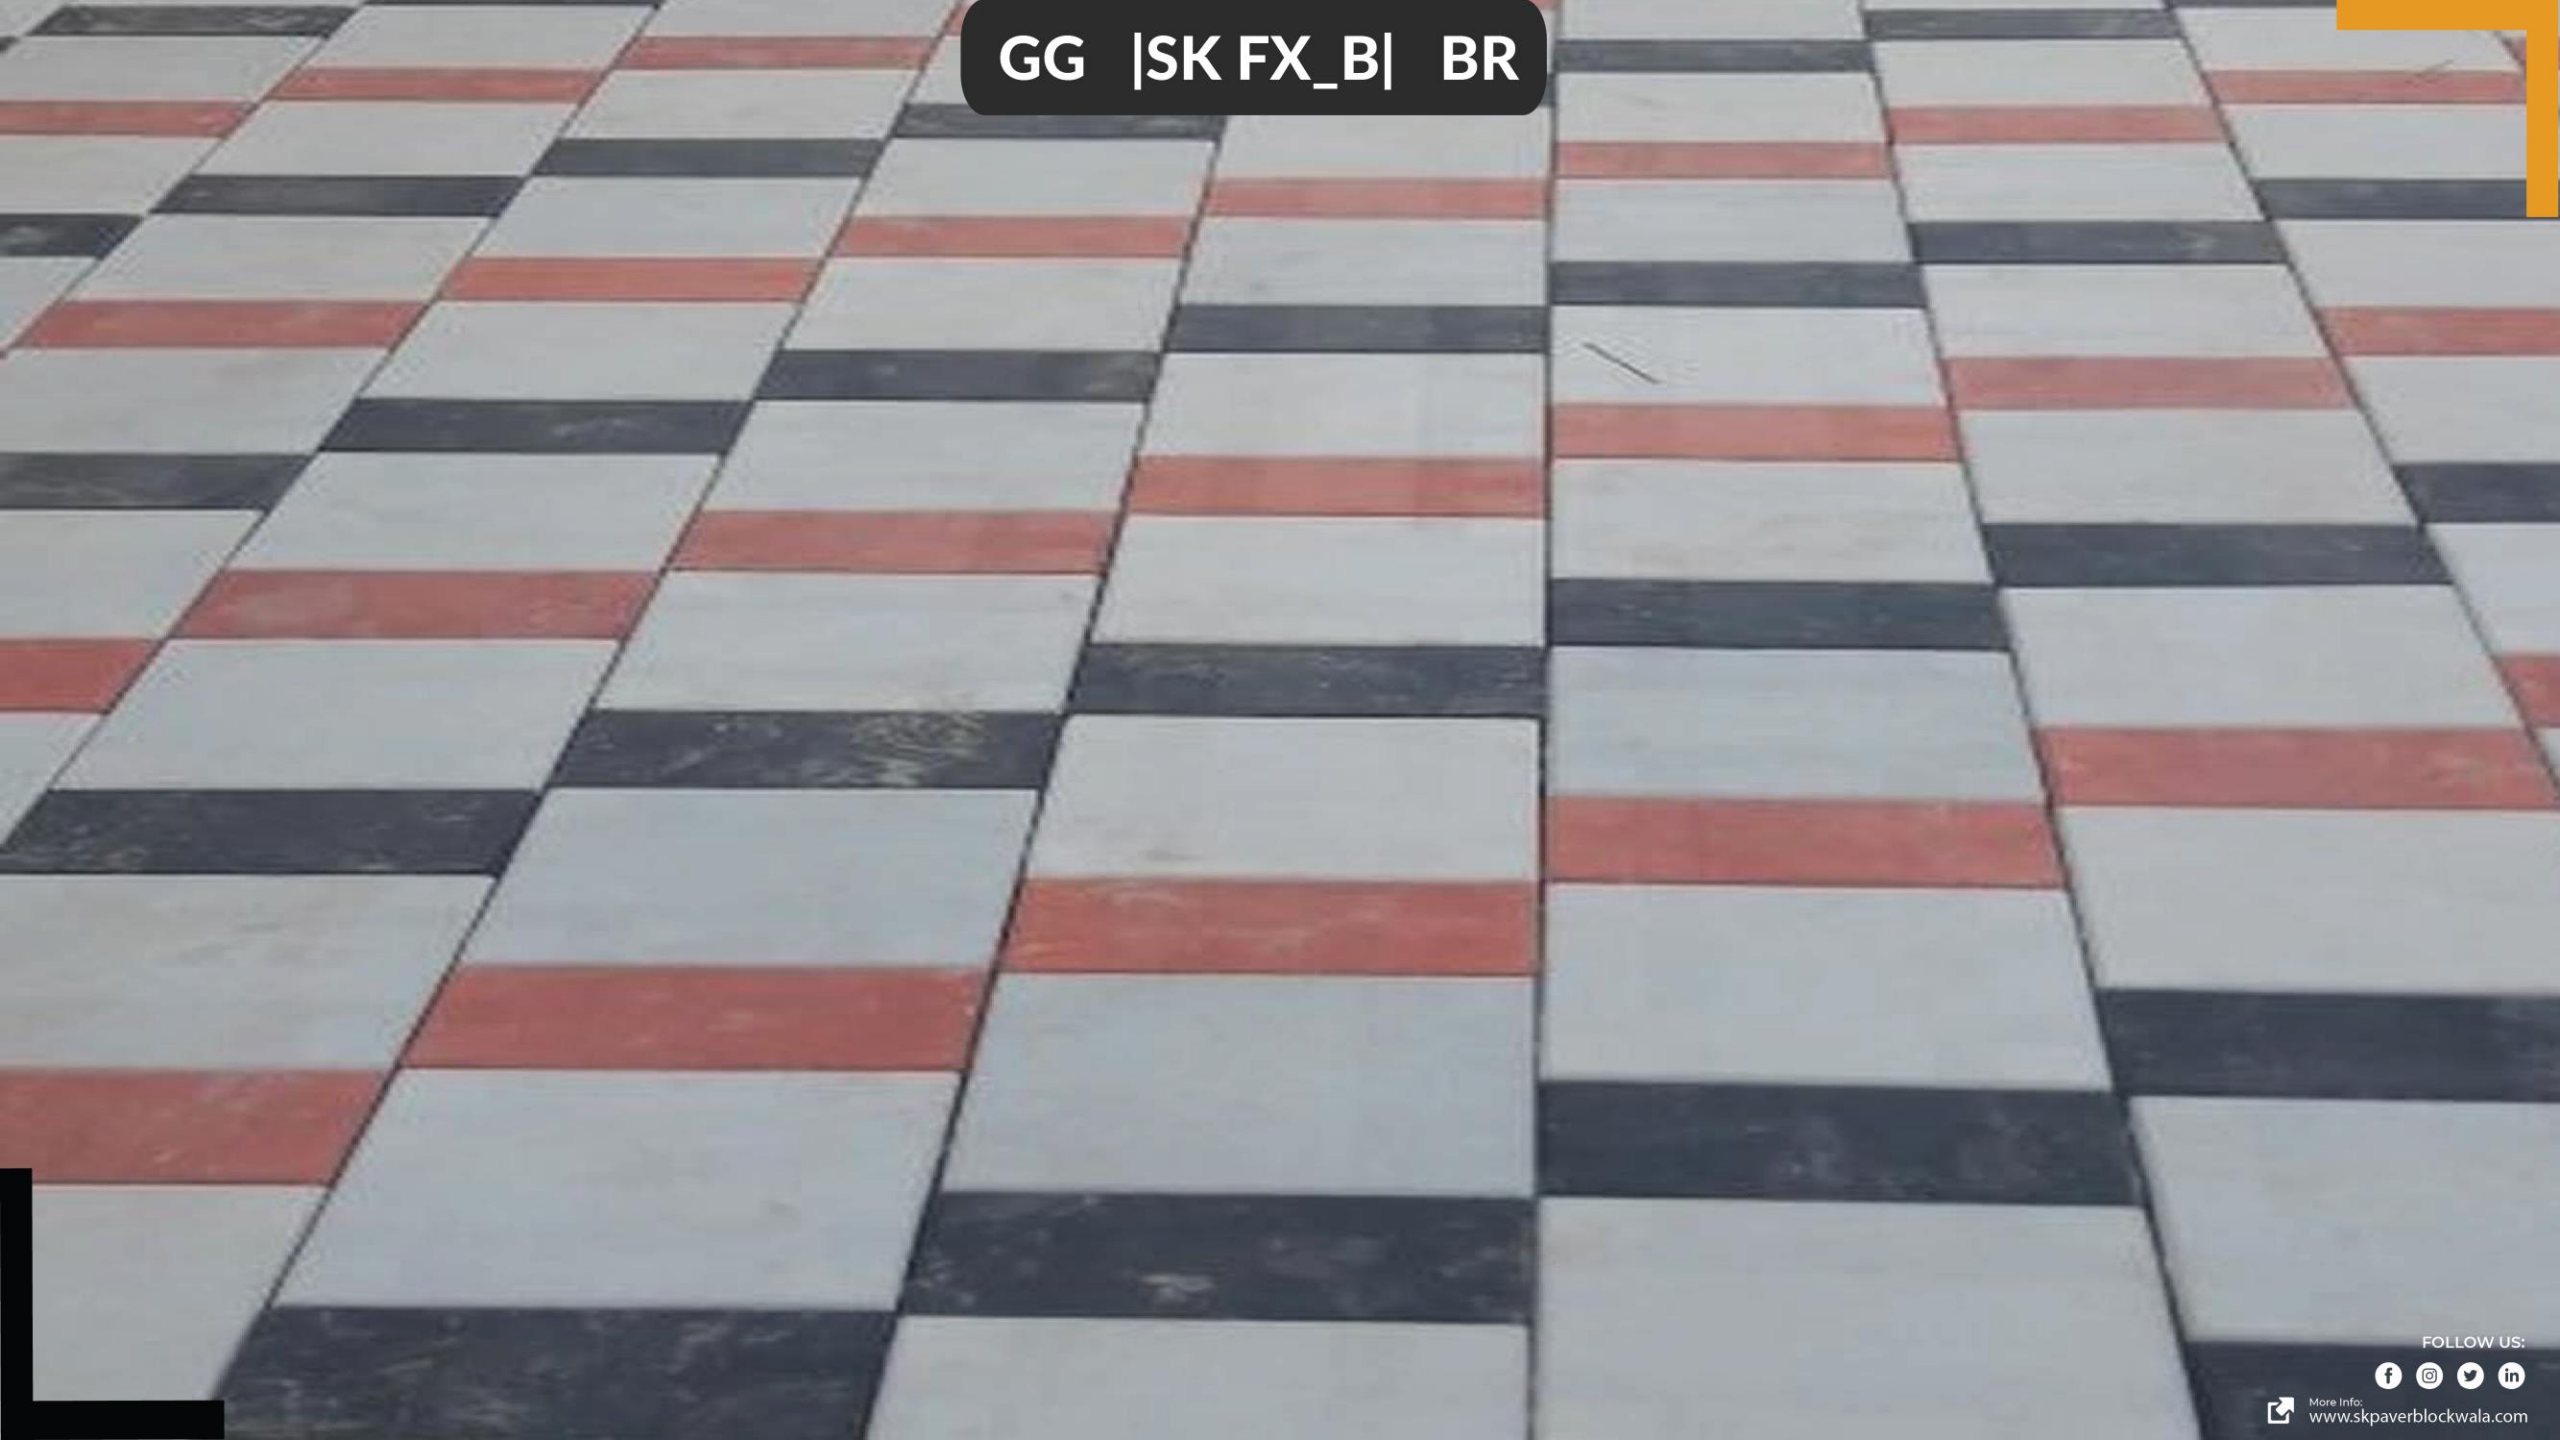

GG |SK FX_B| BR

FOLLOW US:

More info:
www.skpaverblockwala.com