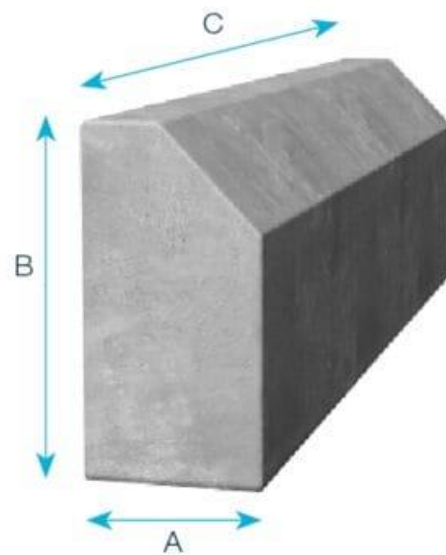

FOR THE BEST EXPERIENCE

ROTATE
YOUR PHONE

15" / 24" Dwarf Walls

6x2 Round Top
Garden Edge

6x2 Flat
Top Garden Edge

Dropper Kerb HB

6x5 / 8x4 / 10x5
Half Batter

10x5 / 10x6
Full Batter

10x5 / 6x5
Bull Nose

10x5 Channel Kerb

450x300x100MM

450x300x100MM

300x300x150MM

300x300x100MM

OOPS!

You didn't find what you were looking for?