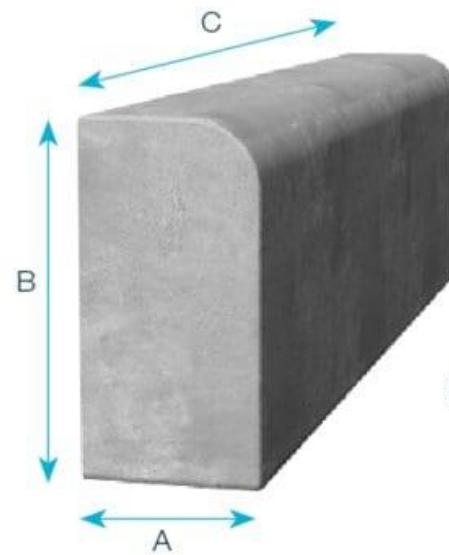

FOR THE BEST EXPERIENCE

ROTATE
YOUR PHONE

15" / 24" Dwarf Walls

6x2 Round Top
Garden Edge

6x2 Flat
Top Garden Edge

Dropper Kerb HB

6x5 / 8x4 / 10x5
Half Batter

10x5 / 10x6
Full Batter

10x5 / 6x5
Bull Nose

10x5 Channel Kerb

450x300x100MM

450x300x100MM

300x300x150MM

300x300x100MM

OOPS!

You didn't find what you were looking for?