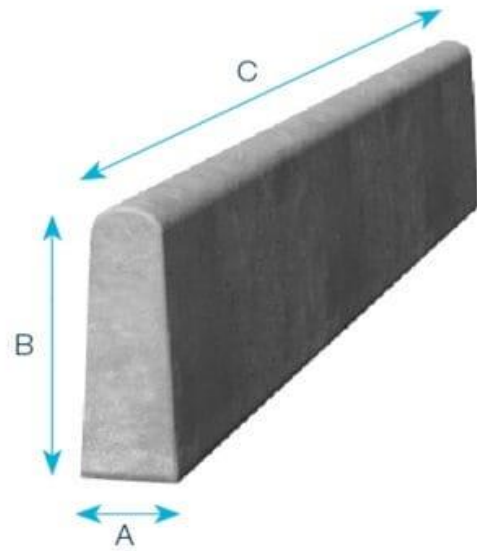

FOR THE BEST EXPERIENCE

ROTATE
YOUR PHONE

15" / 24" Dwarf Walls

6x2 Round Top
Garden Edge

6x2 Flat
Top Garden Edge

Dropper Kerb HB

6x5 / 8x4 / 10x5
Half Batter

10x5 / 10x6
Full Batter

10x5 / 6x5
Bull Nose

10x5 Channel Kerb

450x300x100MM

450x300x100MM

300x300x150MM

300x300x100MM

OOPS!

You didn't find what you were looking for?