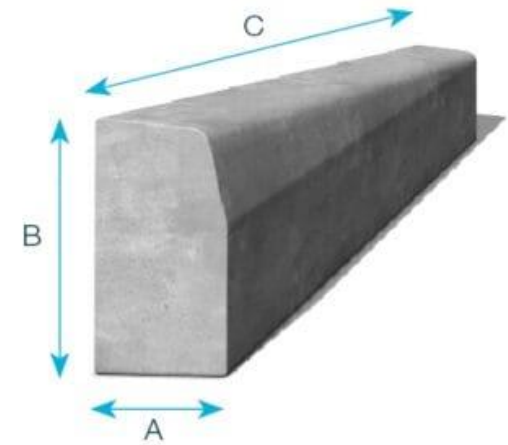

FOR THE BEST EXPERIENCE

ROTATE
YOUR PHONE

15" / 24" Dwarf Walls

6x2 Round Top
Garden Edge

6x2 Flat
Top Garden Edge

Dropper Kerb HB

6x5 / 8x4 / 10x5
Half Batter

10x5 / 10x6
Full Batter

10x5 / 6x5
Bull Nose

10x5 Channel Kerb

450x300x100MM

450x300x100MM

300x300x150MM

300x300x100MM

OOPS!

You didn't find what you were looking for?