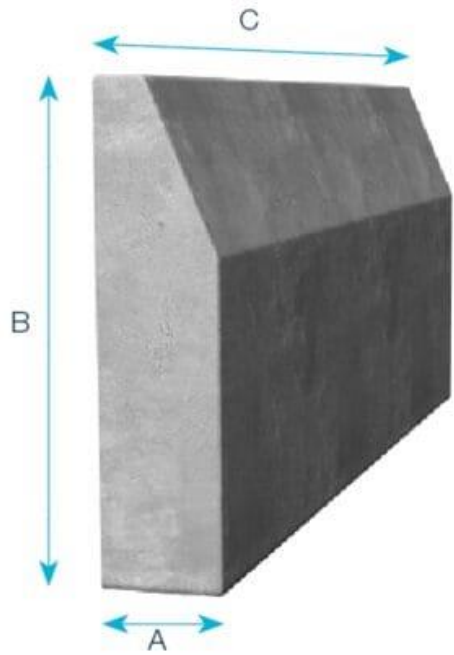

FOR THE BEST EXPERIENCE

ROTATE
YOUR PHONE

15" / 24" Dwarf Walls

6x2 Round Top
Garden Edge

6x2 Flat
Top Garden Edge

Dropper Kerb HB

6x5 / 8x4 / 10x5
Half Batter

10x5 / 10x6
Full Batter

10x5 / 6x5
Bull Nose

10x5 Channel Kerb

450x300x100MM

450x300x100MM

300x300x150MM

300x300x100MM

OOPS!

You didn't find what you were looking for?