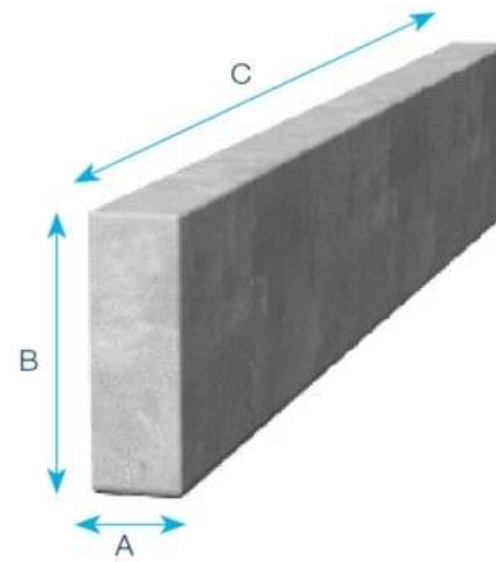

FOR THE BEST EXPERIENCE

ROTATE
YOUR PHONE

15" / 24" Dwarf Walls

6x2 Round Top
Garden Edge

6x2 Flat
Top Garden Edge

Dropper Kerb HB

6x5 / 8x4 / 10x5
Half Batter

10x5 / 10x6
Full Batter

10x5 / 6x5
Bull Nose

10x5 Channel Kerb

450x300x100MM

450x300x100MM

300x300x150MM

300x300x100MM

OOPS!

You didn't find what you were looking for?