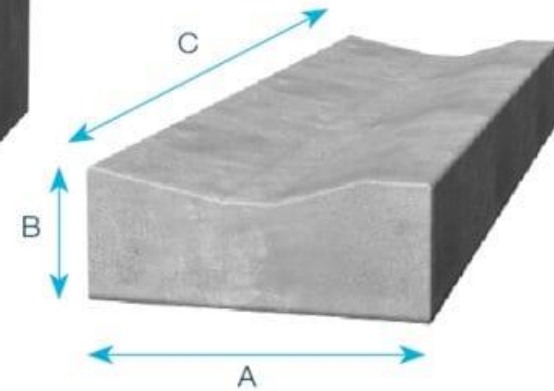

FOR THE BEST EXPERIENCE

ROTATE
YOUR PHONE

15" / 24" Dwarf Walls

6x2 Round Top
Garden Edge

6x2 Flat
Top Garden Edge

Dropper Kerb HB

6x5 / 8x4 / 10x5
Half Batter

10x5 / 10x6
Full Batter

10x5 / 6x5
Bull Nose

10x5 Channel Kerb

450x300x100MM

450x300x100MM

300x300x150MM

300x300x100MM

OOPS!

You didn't find what you were looking for?