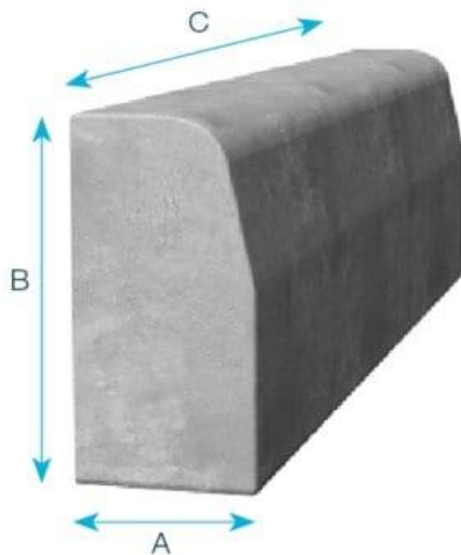

FOR THE BEST EXPERIENCE

ROTATE
YOUR PHONE

15" / 24" Dwarf Walls

6x2 Round Top
Garden Edge

6x2 Flat
Top Garden Edge

Dropper Kerb HB

6x5 / 8x4 / 10x5
Half Batter

10x5 / 10x6
Full Batter

10x5 / 6x5
Bull Nose

10x5 Channel Kerb

450x300x100MM

450x300x100MM

300x300x150MM

300x300x100MM

OOPS!

You didn't find what you were looking for?