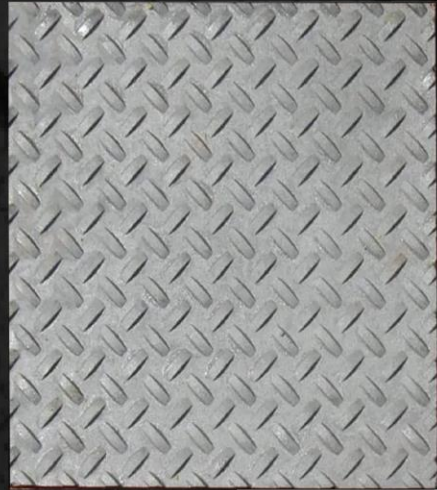

SK 101 STAR

Material :- Heavy Concrete

Size :- 300x300mm

Thick :- 25mm

Strength :- M.10 or custom

Unit/sqft :- 01

Color :- Red, Yellow, Black, Grey & more

Surface :- Glossy/Matte

Usage :- Landscaping, Flooring, Pavement
Residential etc.

FOLLOW US:

More Info:
www.skpaverblockwala.com

SK 101_Variant

CC - GG

CC - BB

CC - RR

CC - YY