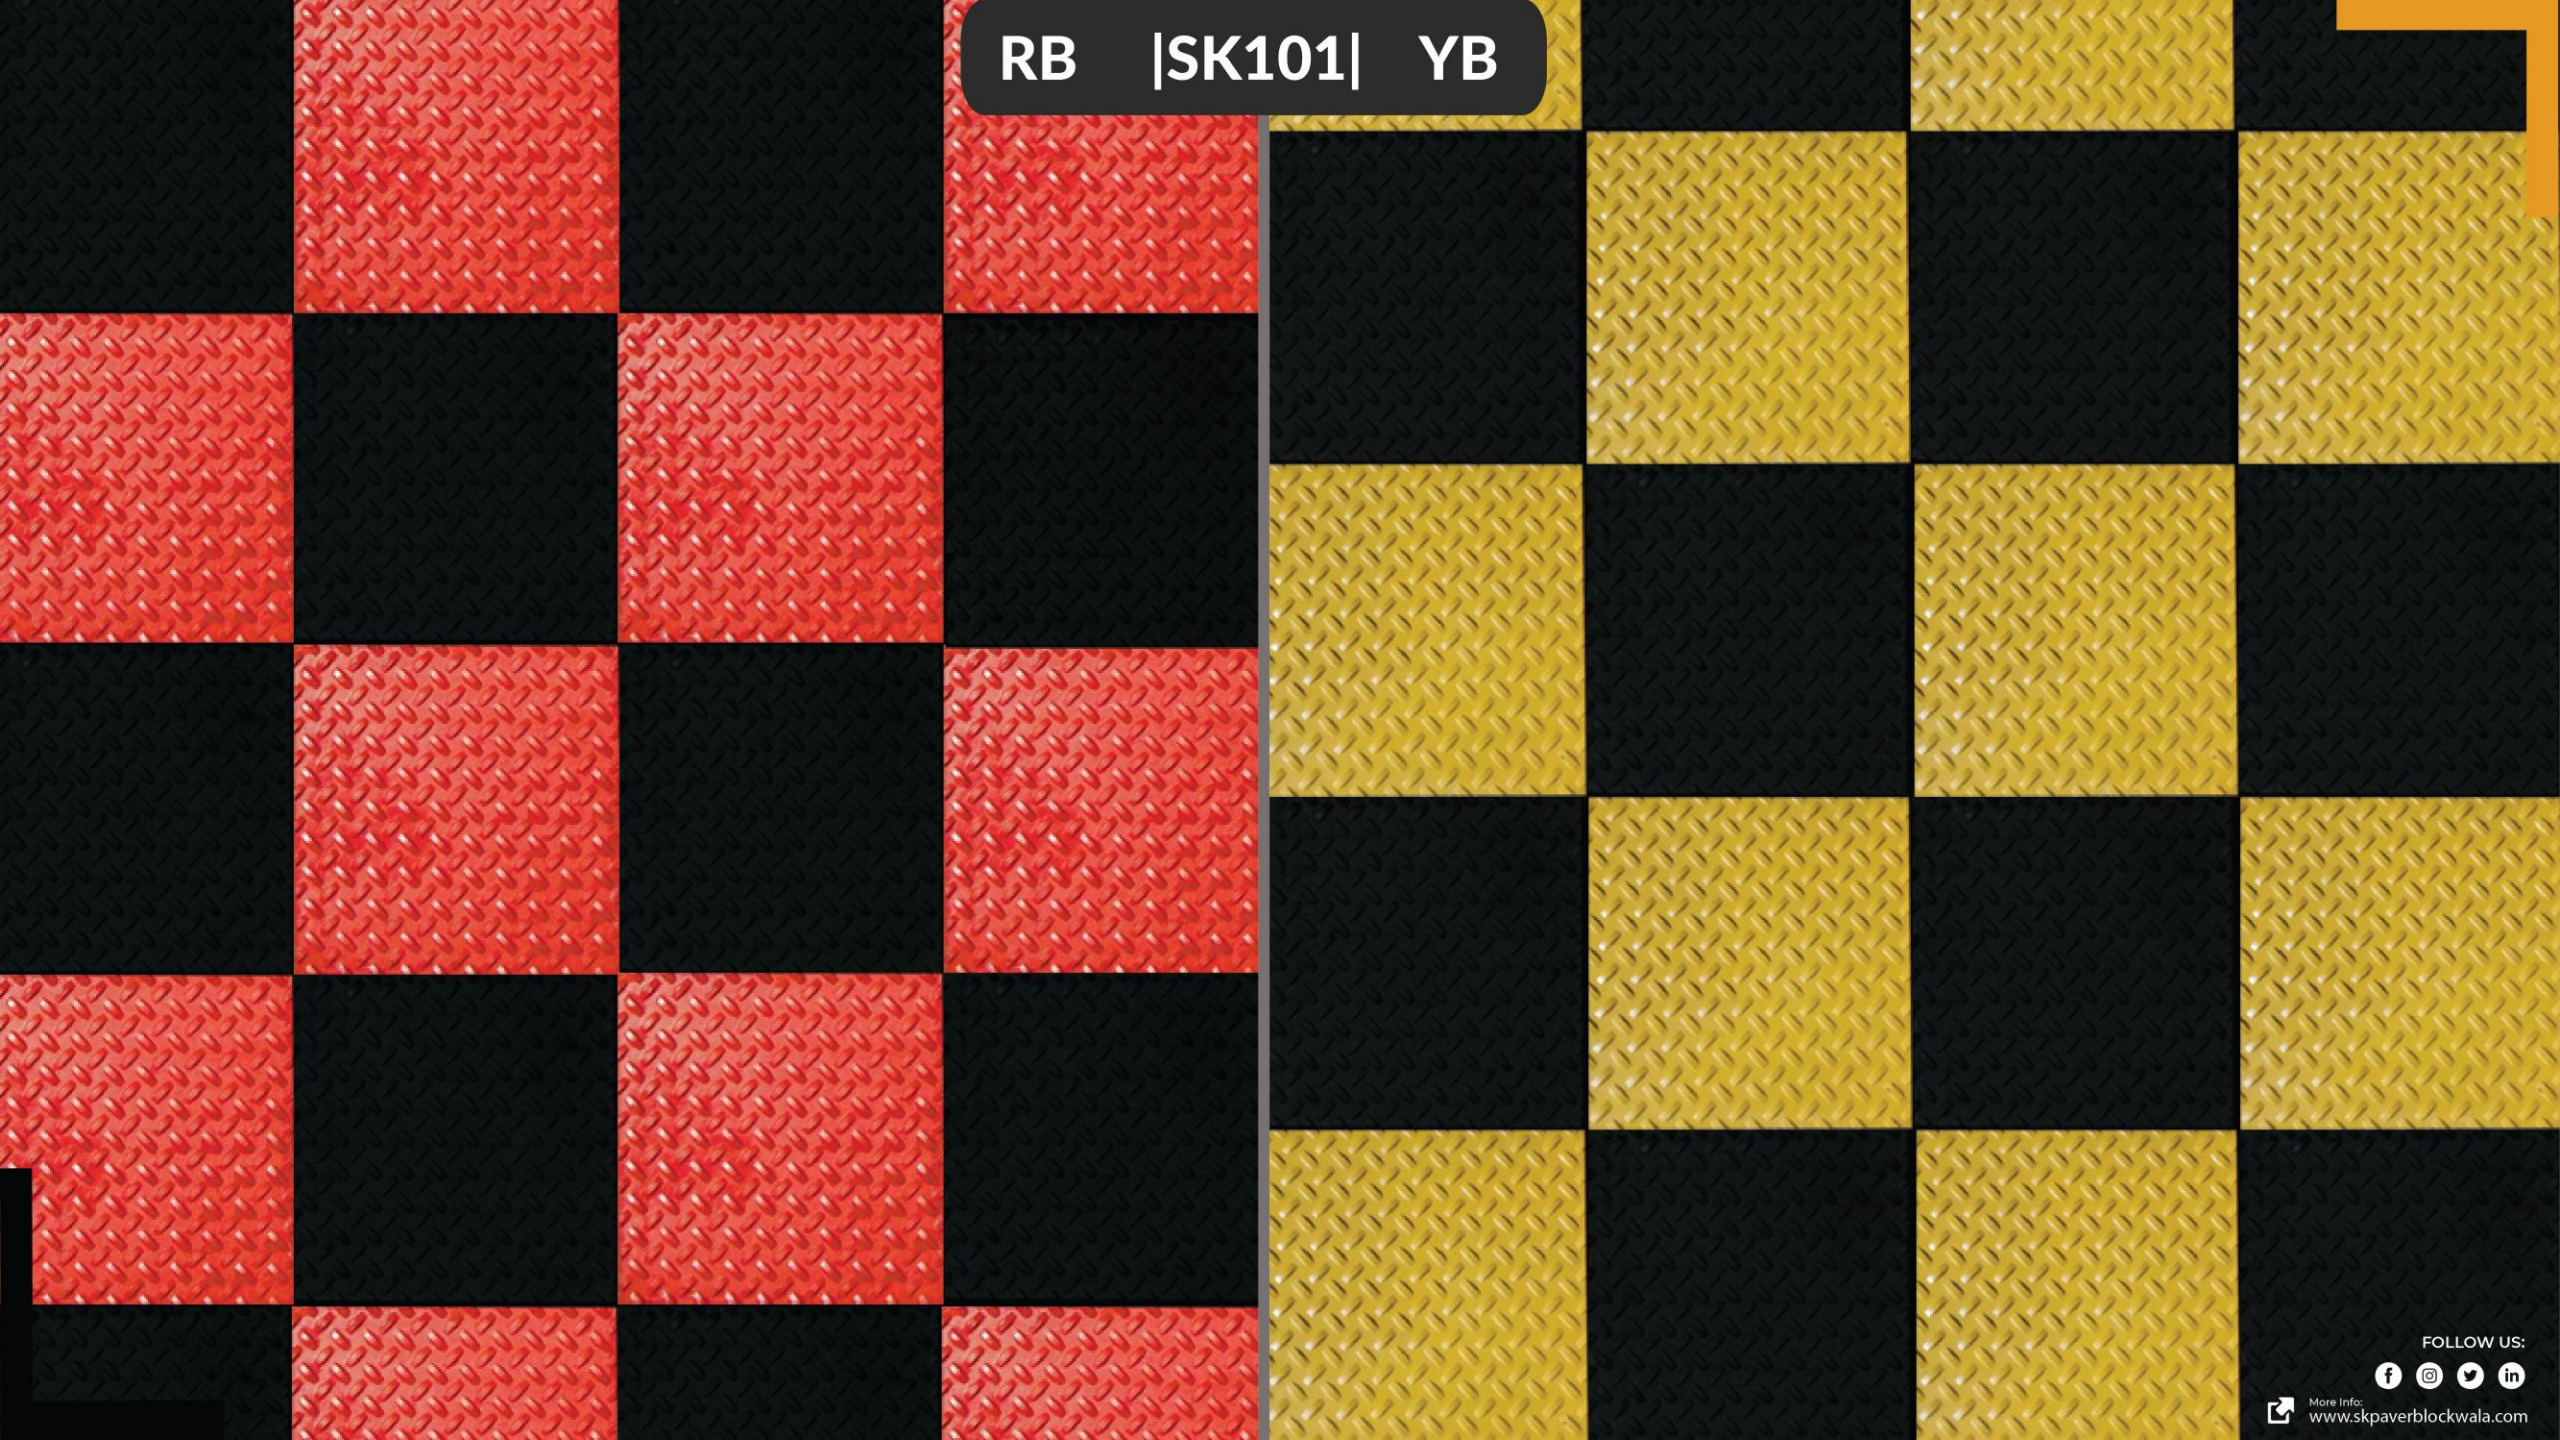

RB

|SK101|

YB

FOLLOW US:

More Info: www.skpaverblockwala.com