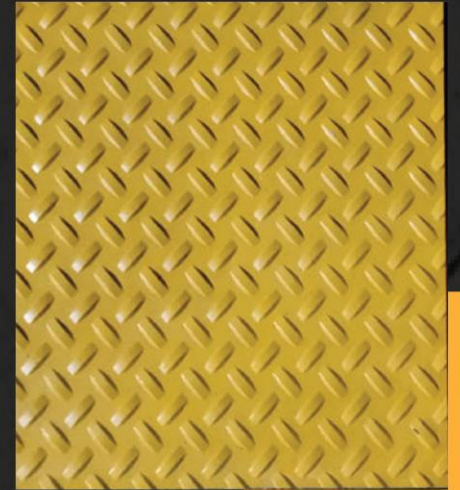

SK 101 STAR

Material :- Heavy Concrete

Size :- 300x300mm

Thick :- 25mm

Strength :- M.10 or custom

Unit/sqft :- 01

Color :- Red, Yellow, Black, Grey & more

Surface :- Glossy/Matte

Usage :- Landscaping, Flooring, Pavement
Residential etc.

FOLLOW US:

More Info:
www.skpaverblockwala.com

SK 101_Variant

CC - GG

CC - BB

CC - RR

CC - YY