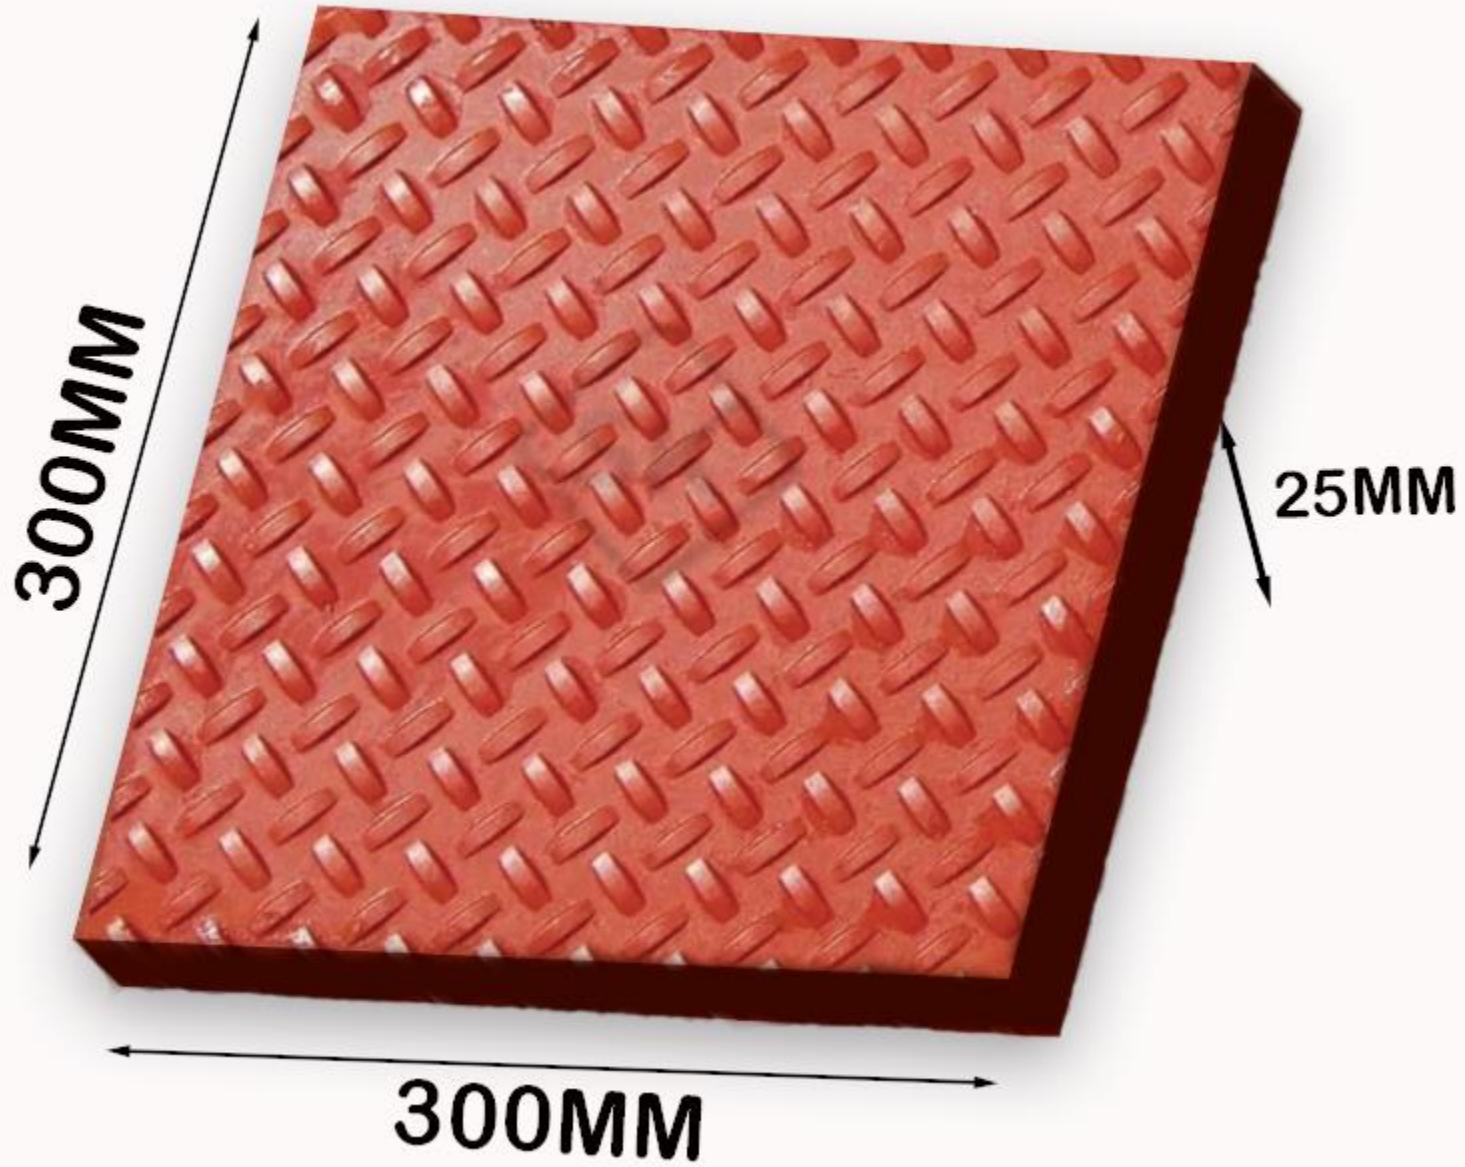

FOR THE BEST EXPERIENCE

ROTATE
YOUR PHONE

STAR

Dimensions

Length - 300MM

Width - 300MM

Thick - 25MM

1 Sq.ft = 1pc

SK 101 STAR

Material :- Heavy Concrete

Size :- 300x300mm

Thick :- 25mm

Strength :- M.10 or custom

Unit/sqft :- 01

Color :- Red, Yellow, Black, Grey & more

Surface :- Glossy/Matte