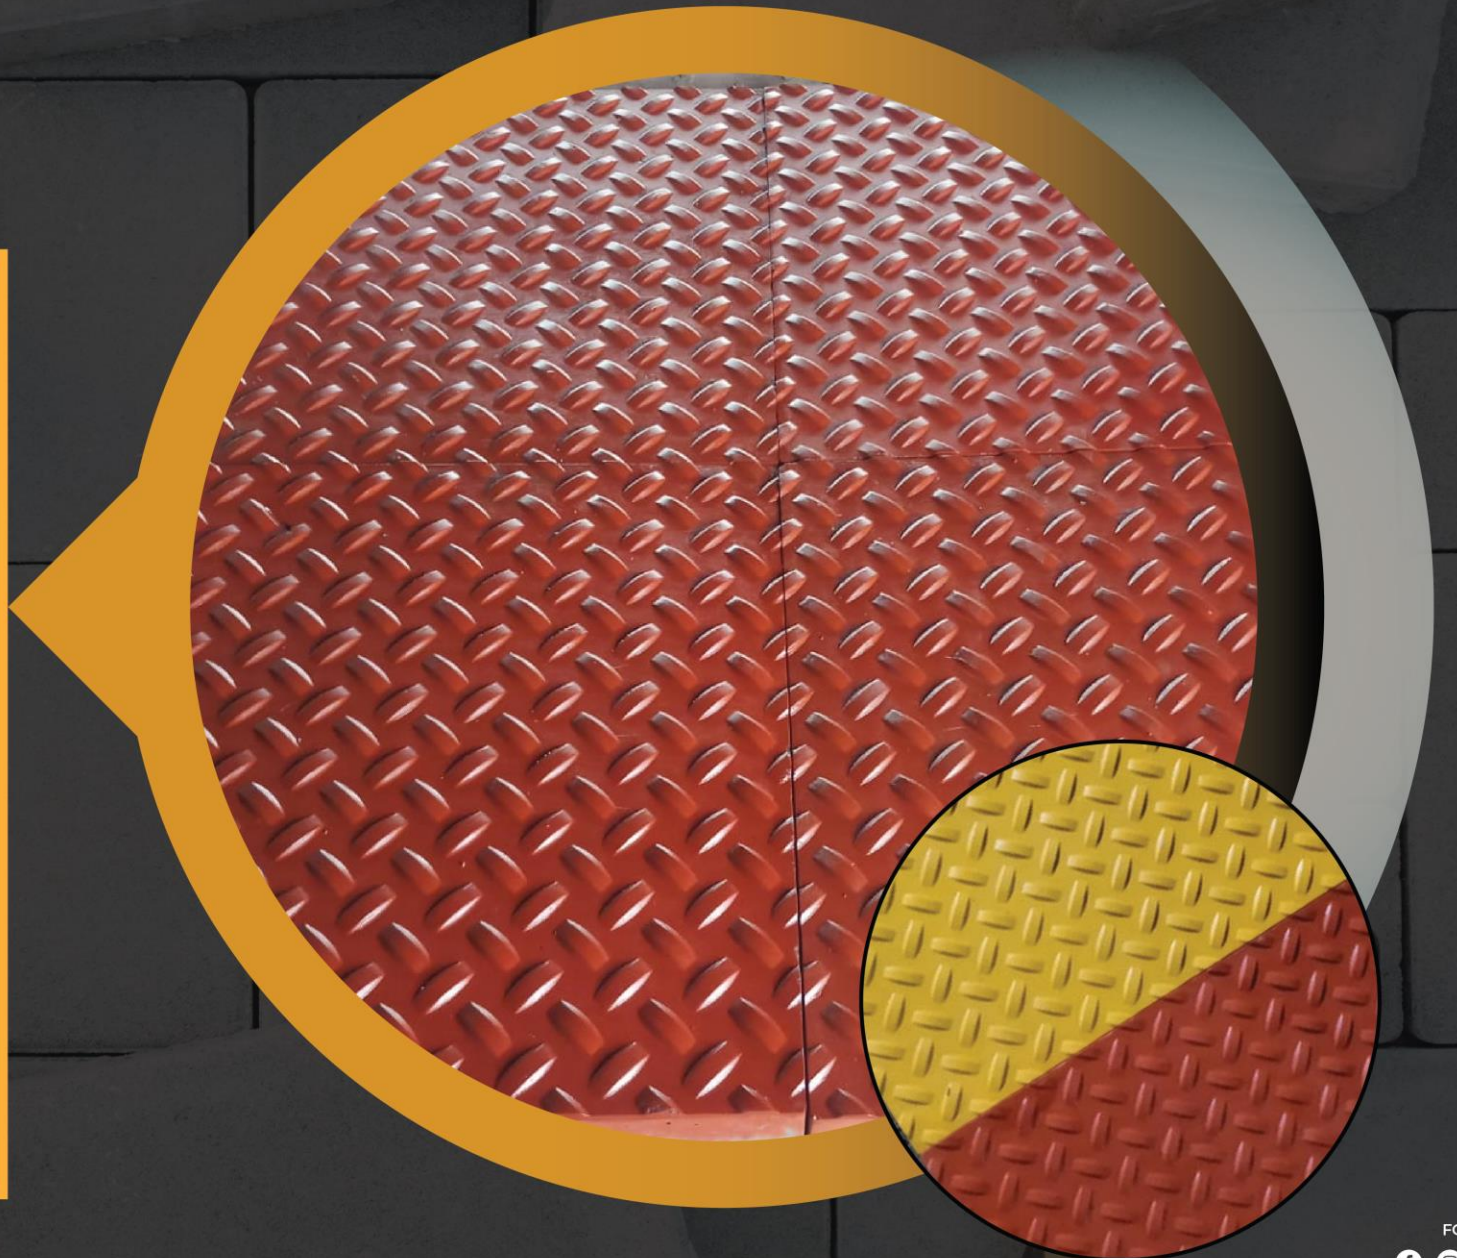

FOLLOW US:

More Info:
www.skpaverblockwala.com