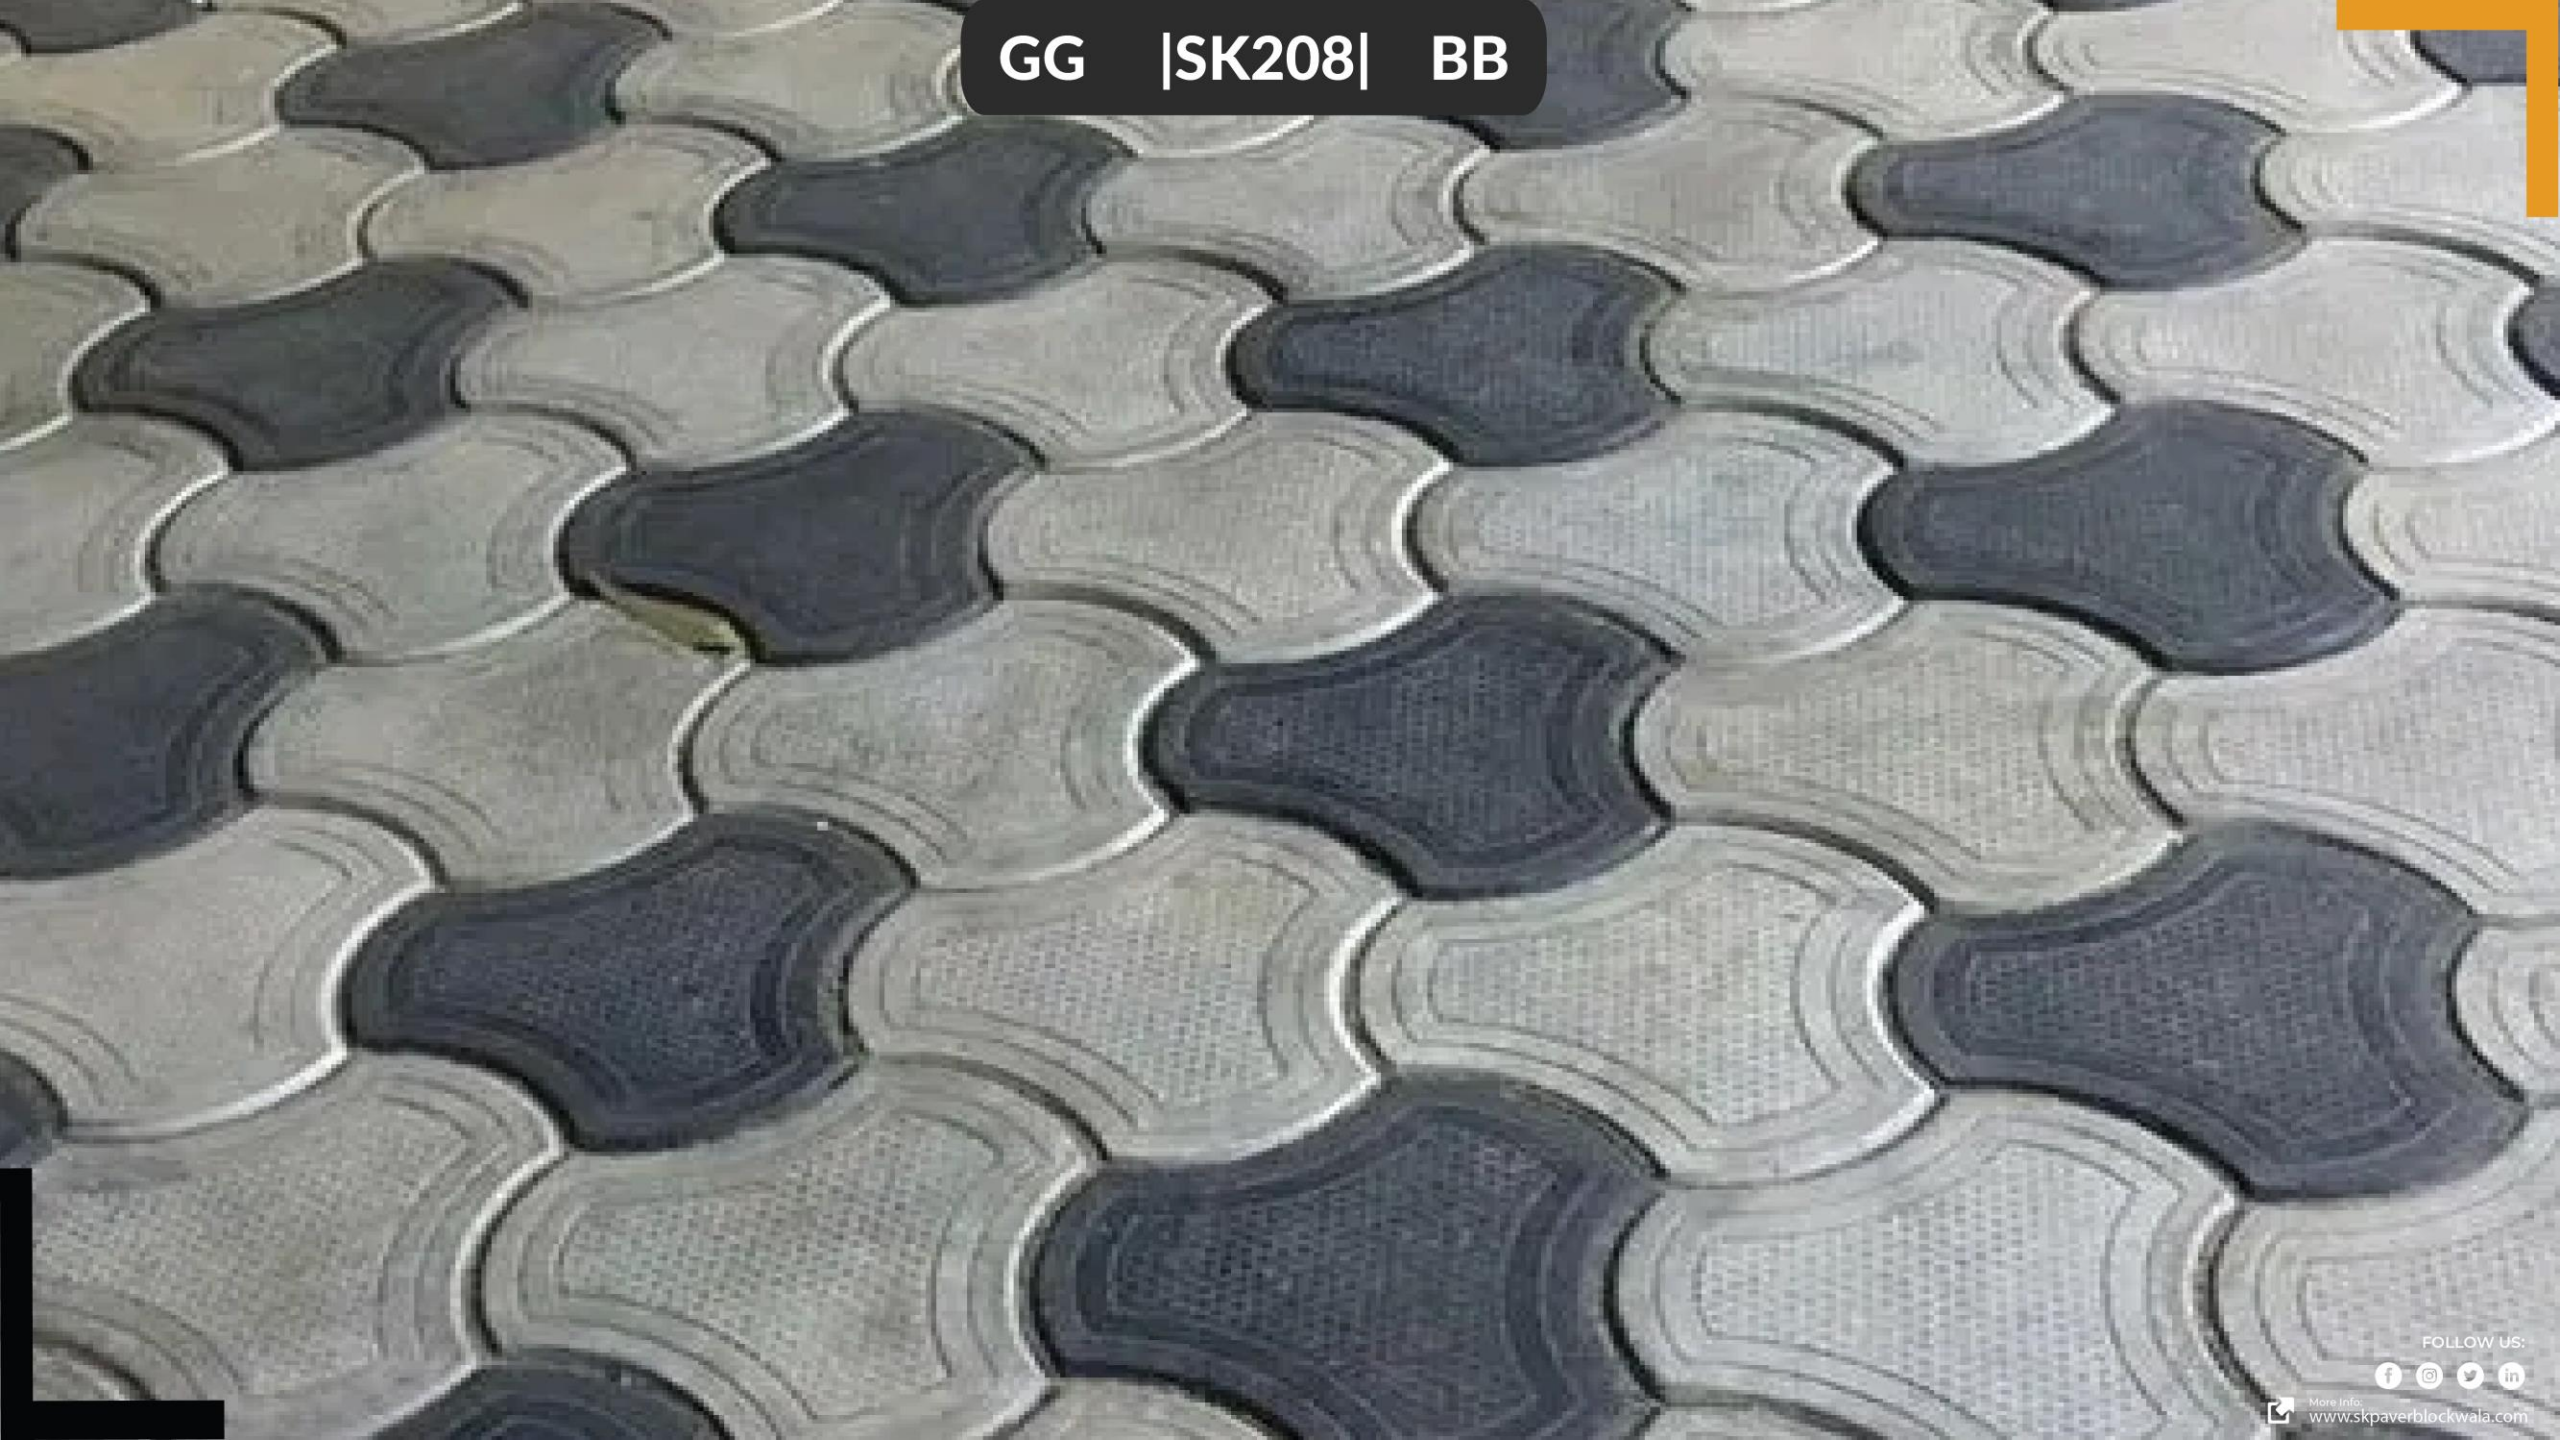

GG | SK208 | BB

FOLLOW US:

More info:
www.skpaverblockwala.com