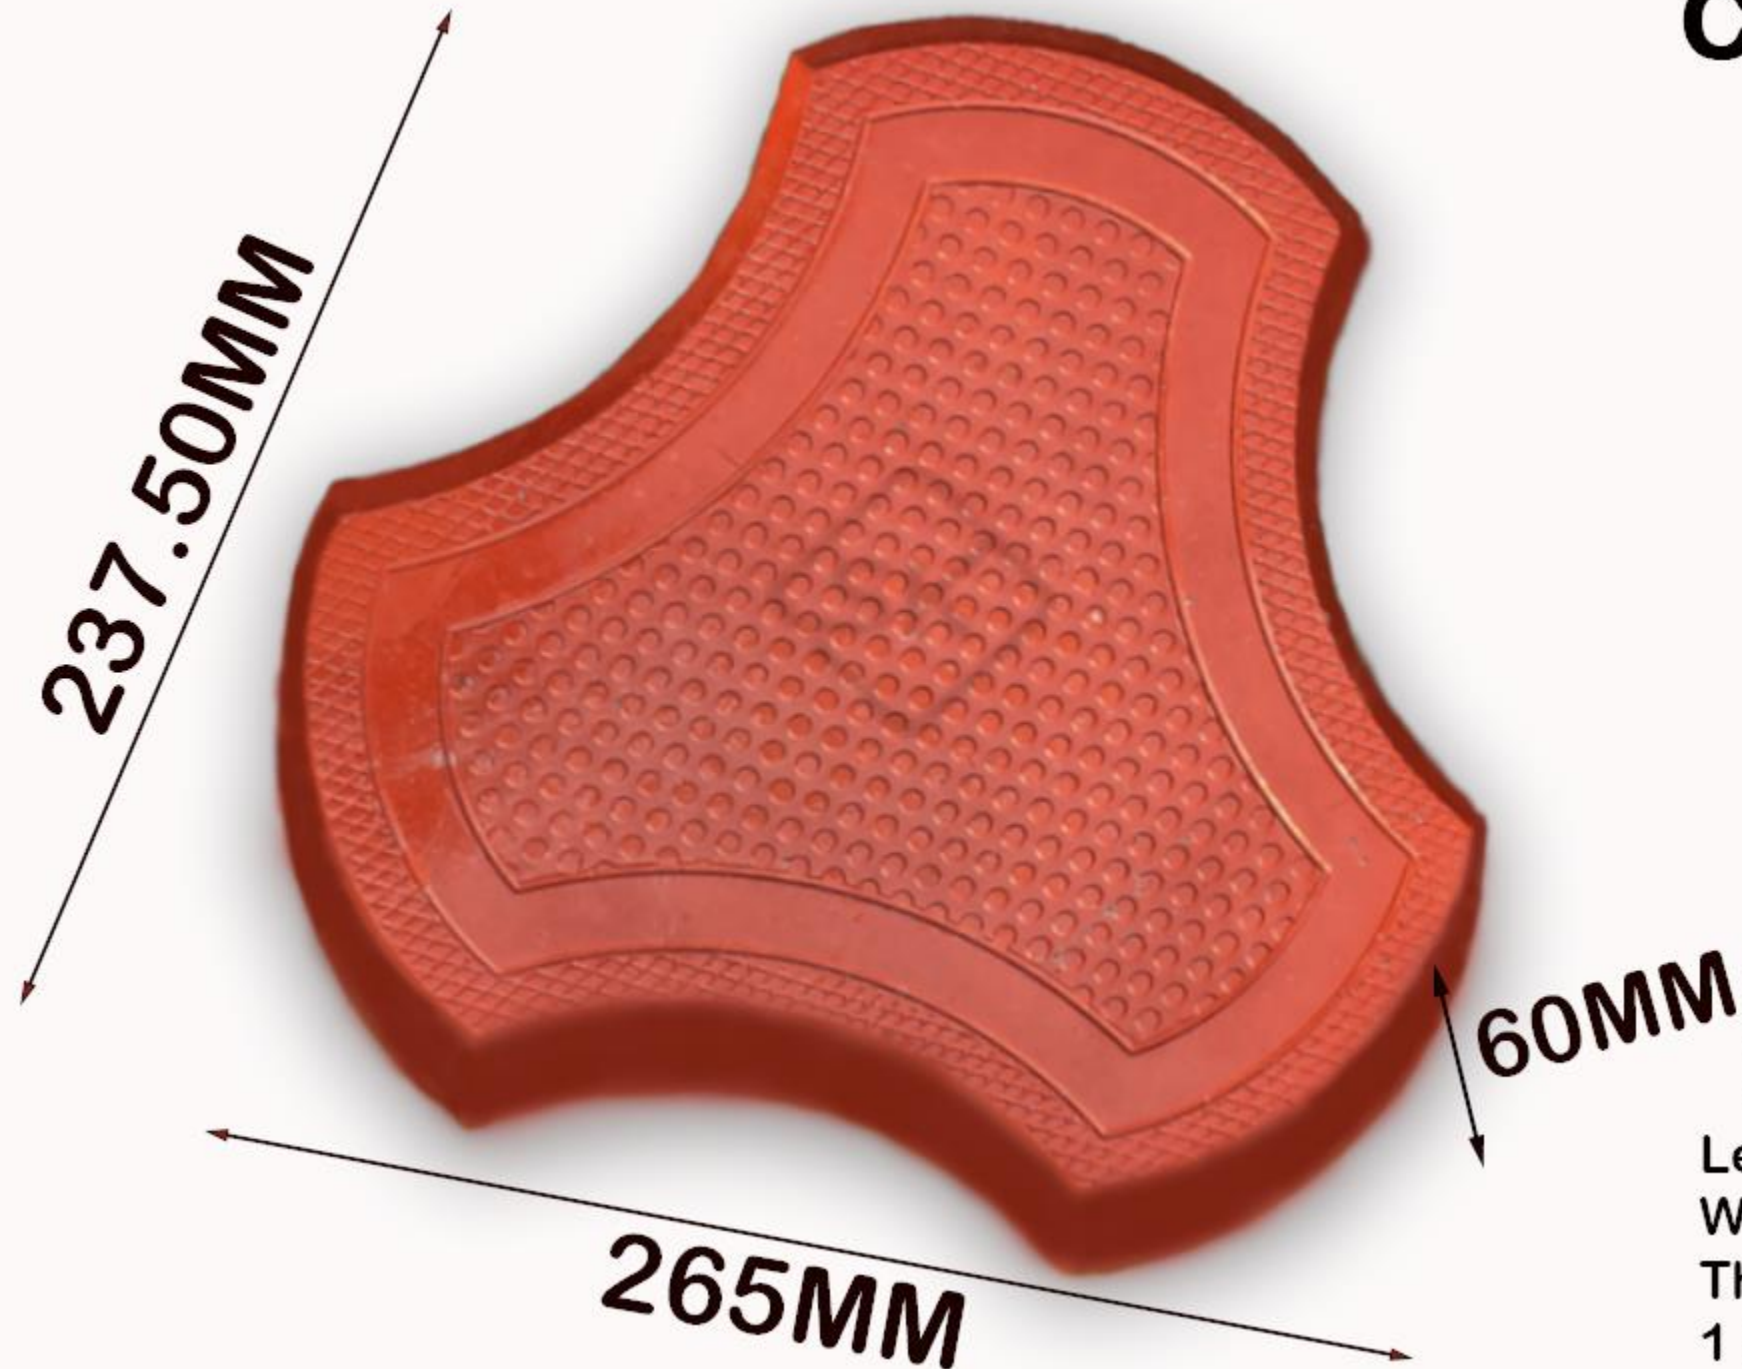

FOR THE BEST EXPERIENCE

ROTATE
YOUR PHONE

COSMIC

Dimensions

Length - 237.50MM

Width - 265MM

Thick - 60MM

1 Sq.ft = 1.80pcs

SK 208 COSMIC

Material :- Heavy Concrete

Size :- 250x175mm

Thick :- 60mm

Strength :- M.30 or custom

Unit/sqft :- 2.25

Color :- Red, Black, Yellow, Grey & more

Surface :- Matte/Glossy