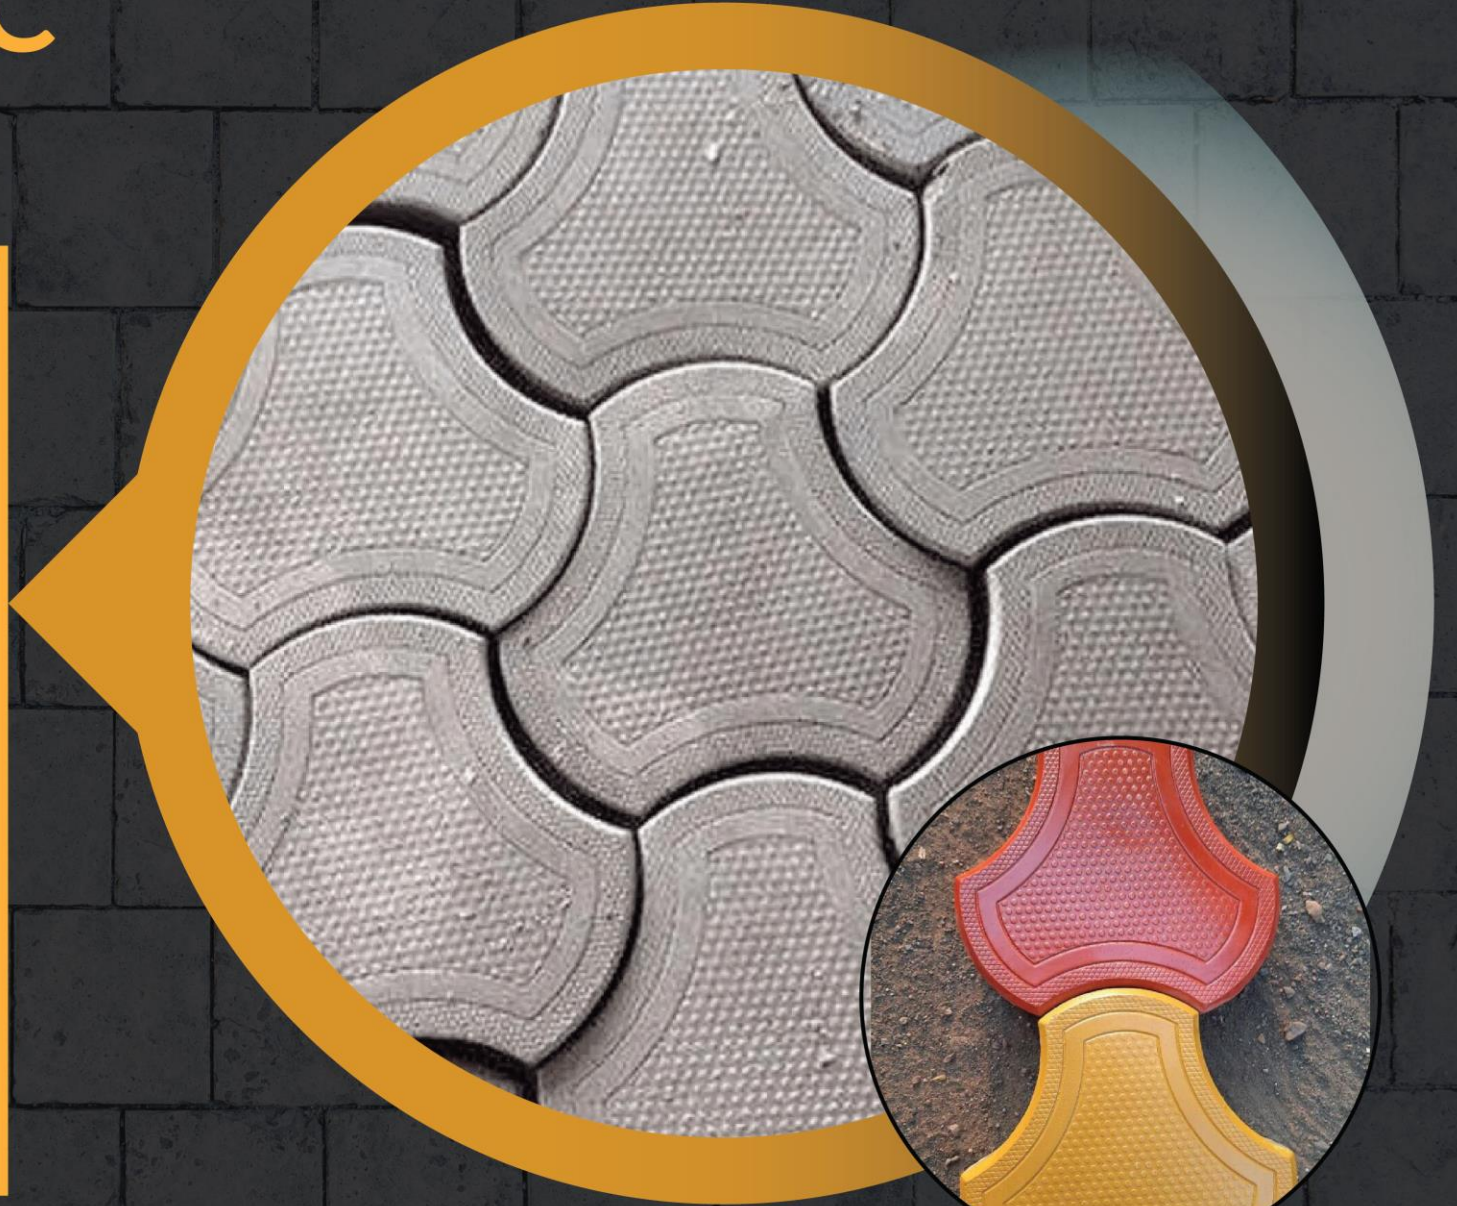

FOLLOW US:

More Info:
www.skpaverblockwala.com