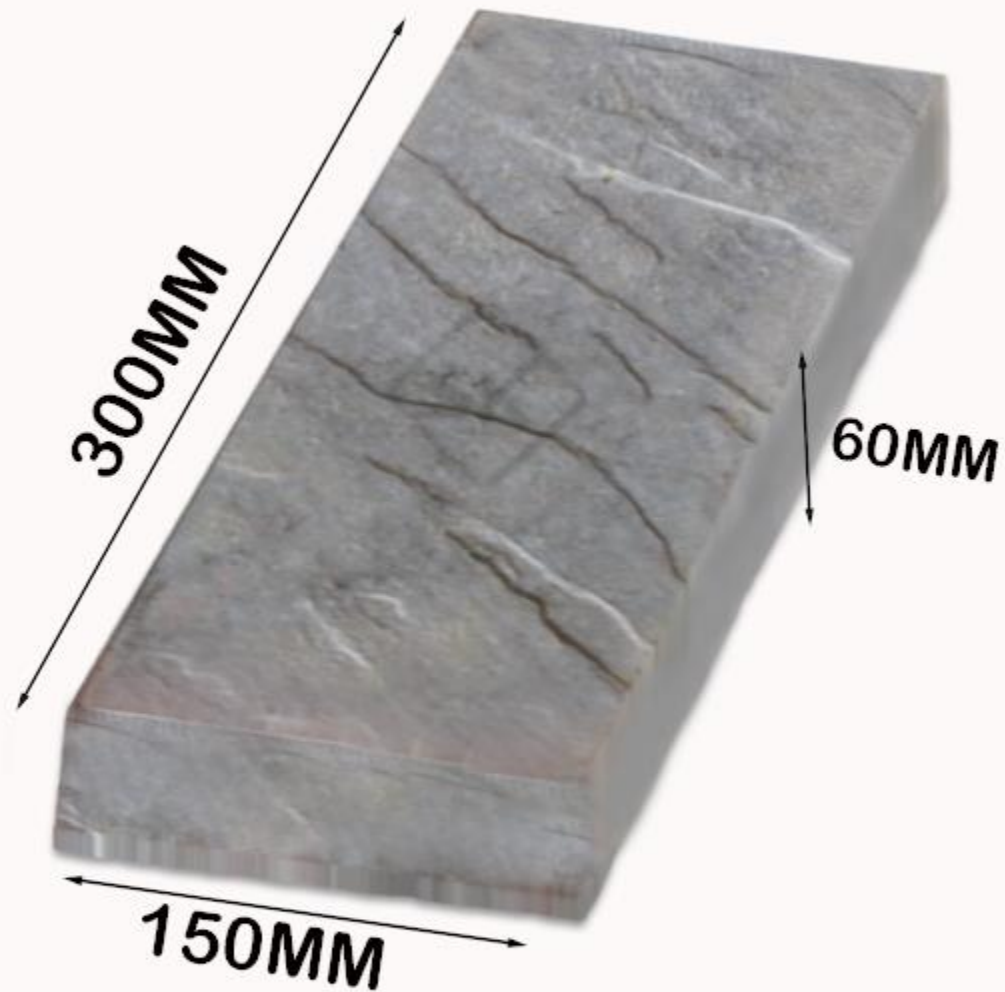

FLEXI 2A

A

B

Dimensions

A
Length - 300MM
Width - 150MM
Thick - 60MM
1 Sq.ft = 2pcs

B
Length - 150MM
Width - 150MM
Thick - 60MM
1 Sq.ft = 4pcs