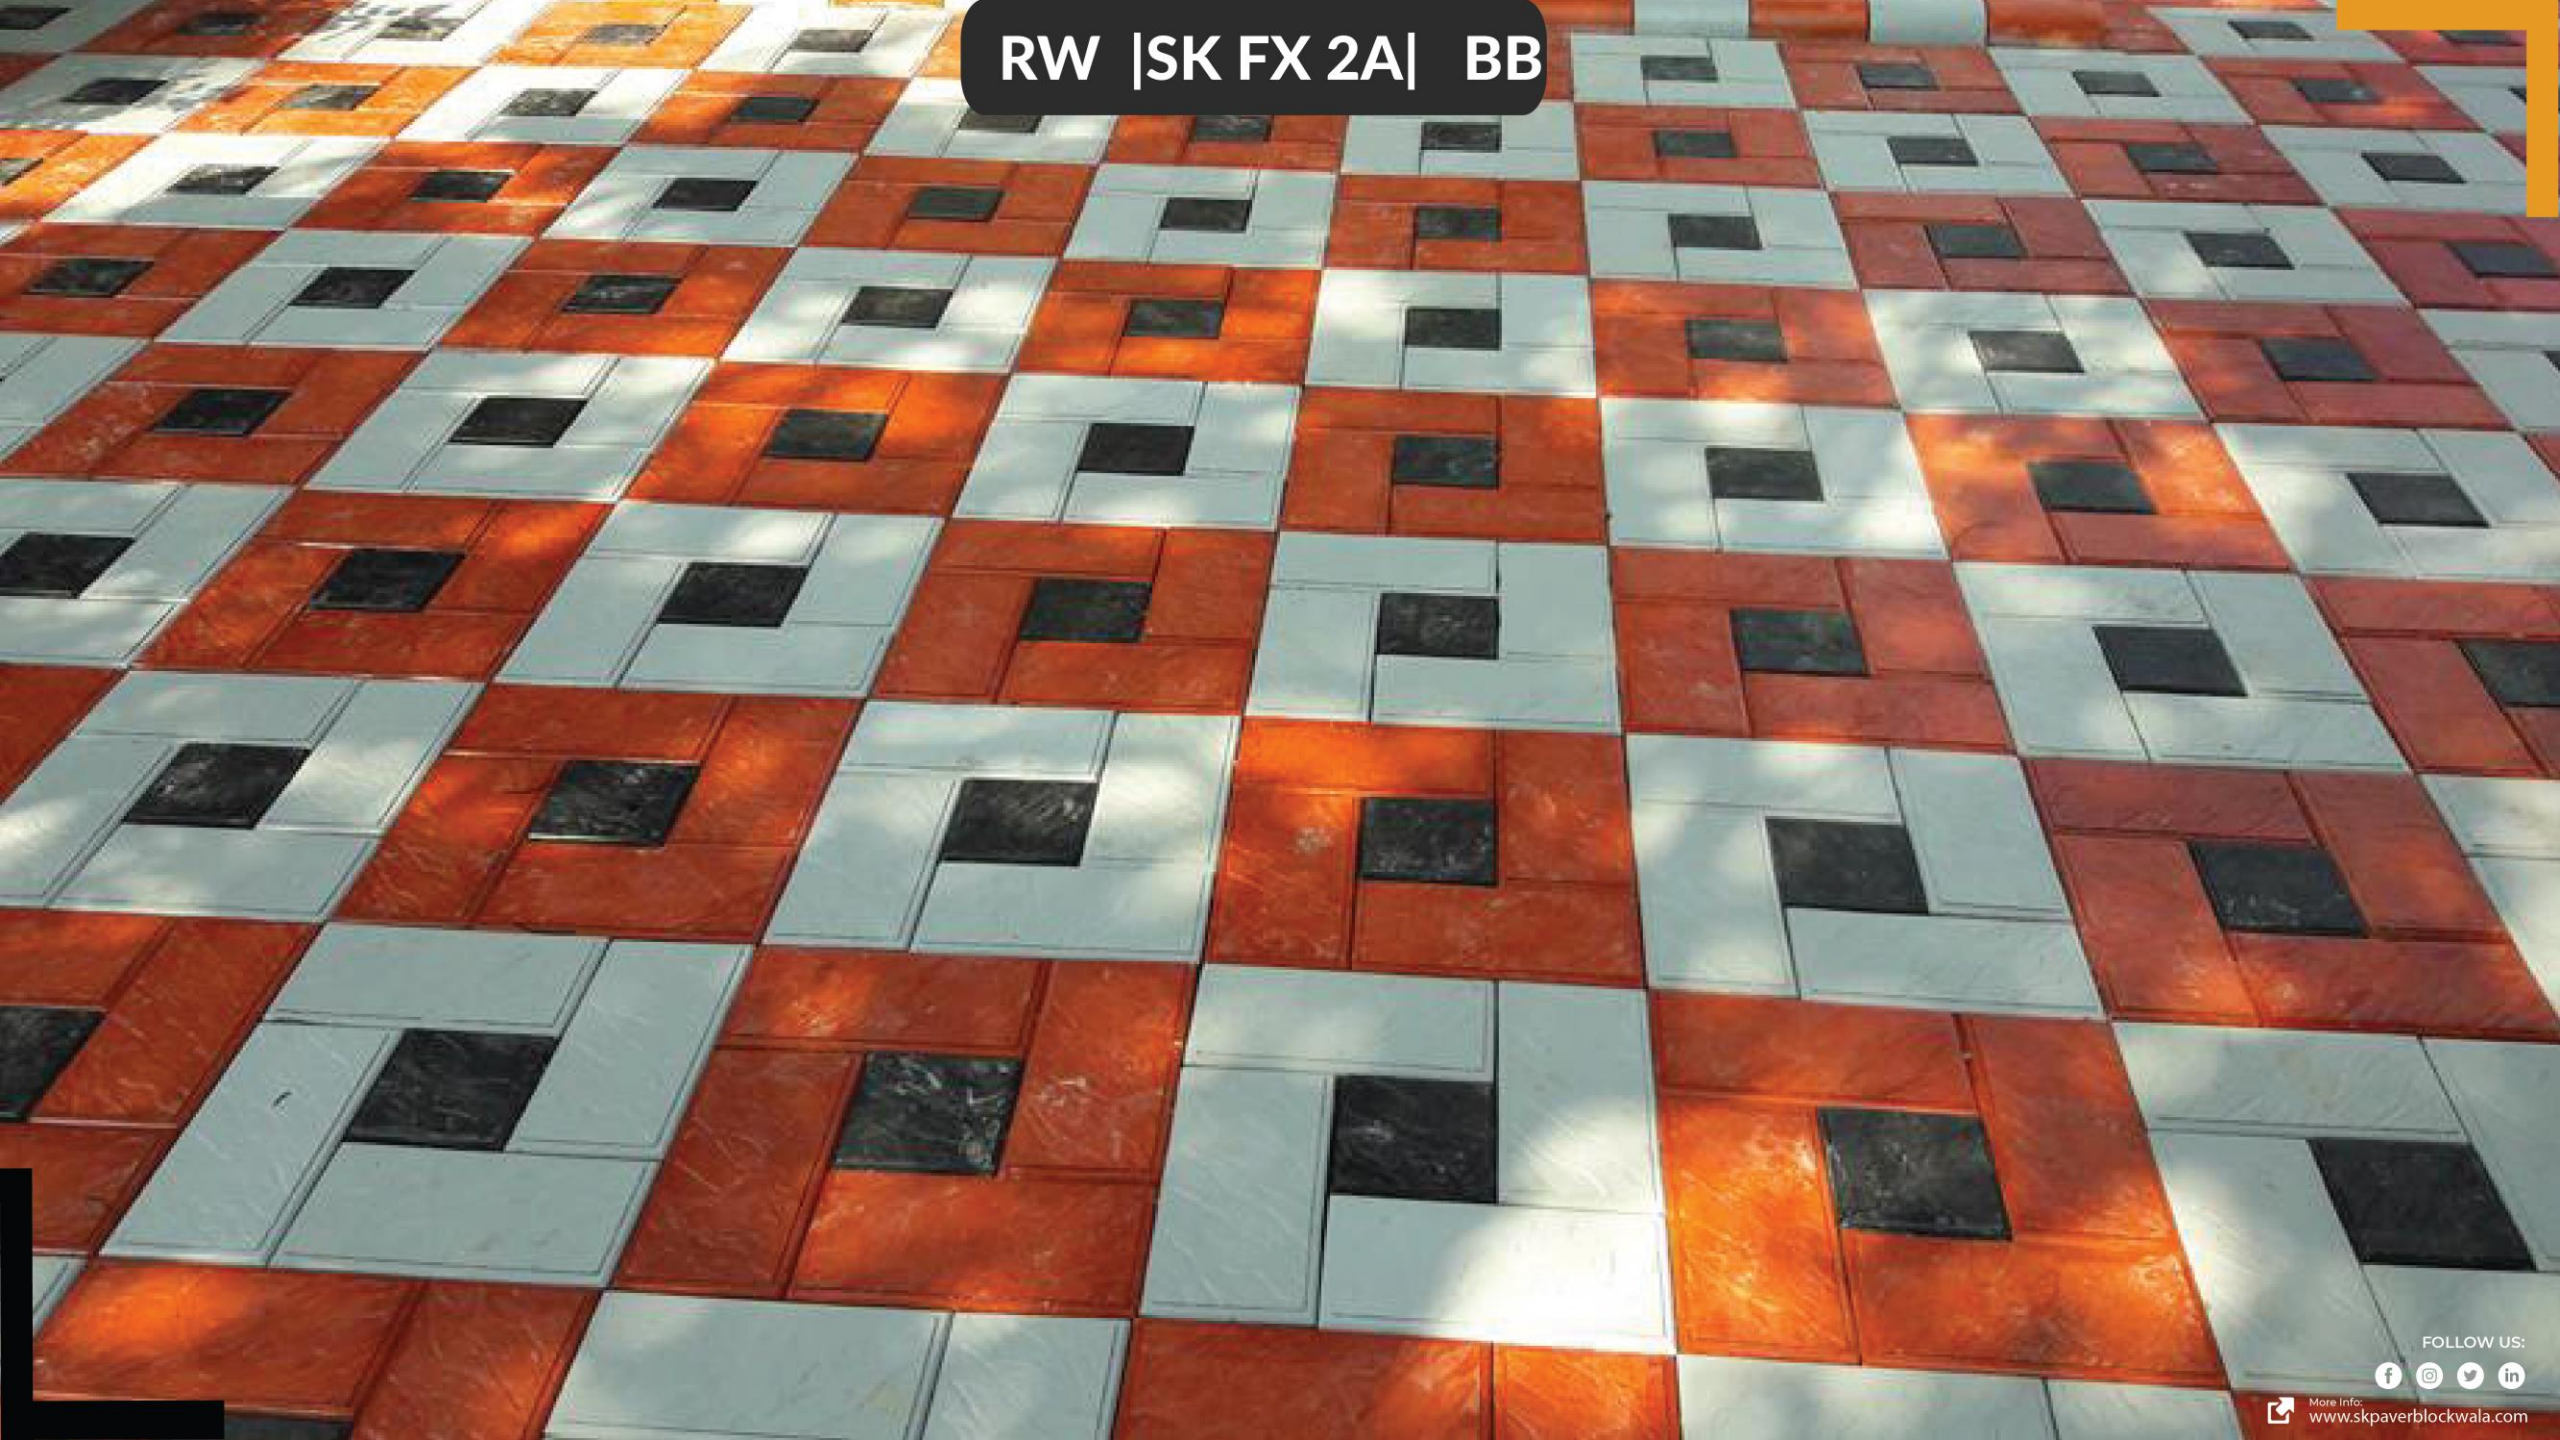

RW | SK FX 2A | BB

FOLLOW US:

More info:
www.skpaverblockwala.com