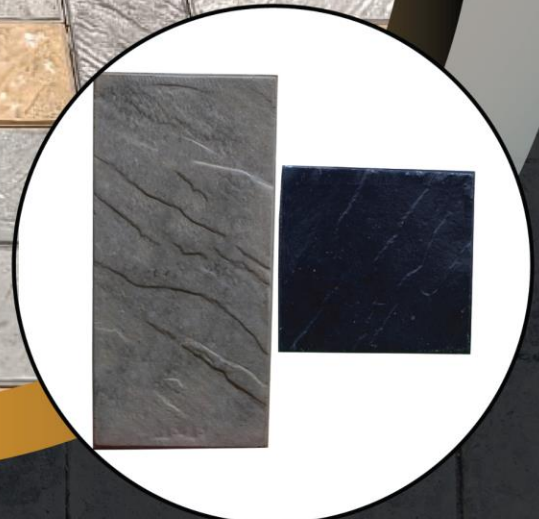

FOLLOW US:

More Info:
www.skpaverblockwala.com