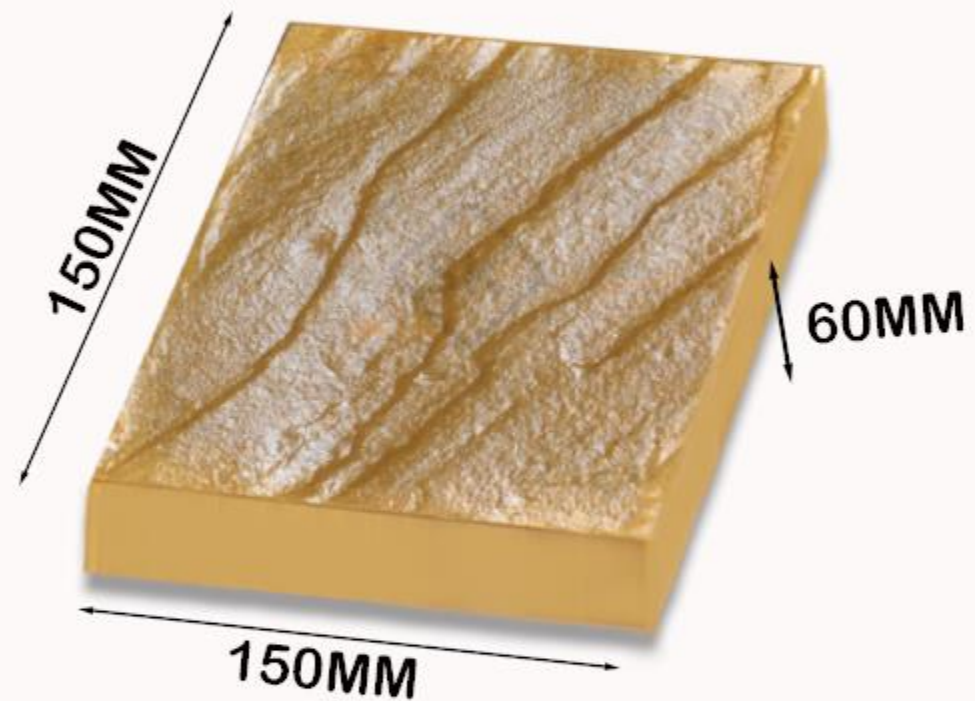

# FLEXI 2A

**A**

**B**

## Dimensions

**A**  
Length - 300MM  
Width - 150MM  
Thick - 60MM  
1 Sq.ft = 2pcs

**B**  
Length - 150MM  
Width - 150MM  
Thick - 60MM  
1 Sq.ft = 4pcs

# SK FLEXI\_2A

**Material :-** Heavy Concrete

**Size :-** 300x150mm cum 150x150mm

**Thick :-** 60mm

**Strength :-** M.30 or custom

**1 Set/sqft :-** 0.75

**Color :-** Red, Black, Yellow, Grey & more

**Surface :-** Matte/Glossy