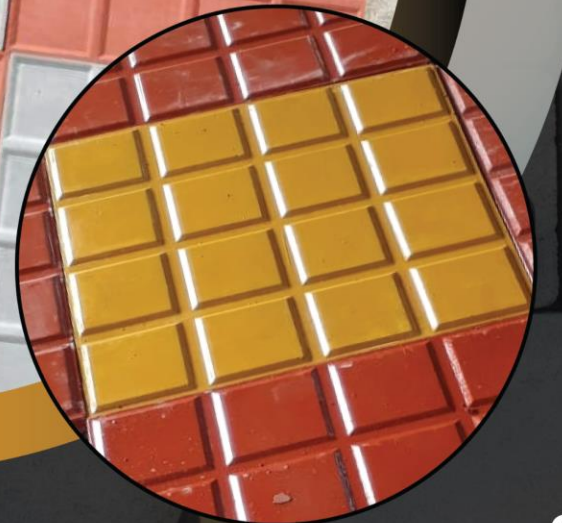

FOLLOW US:

More Info:
www.skpaverblockwala.com