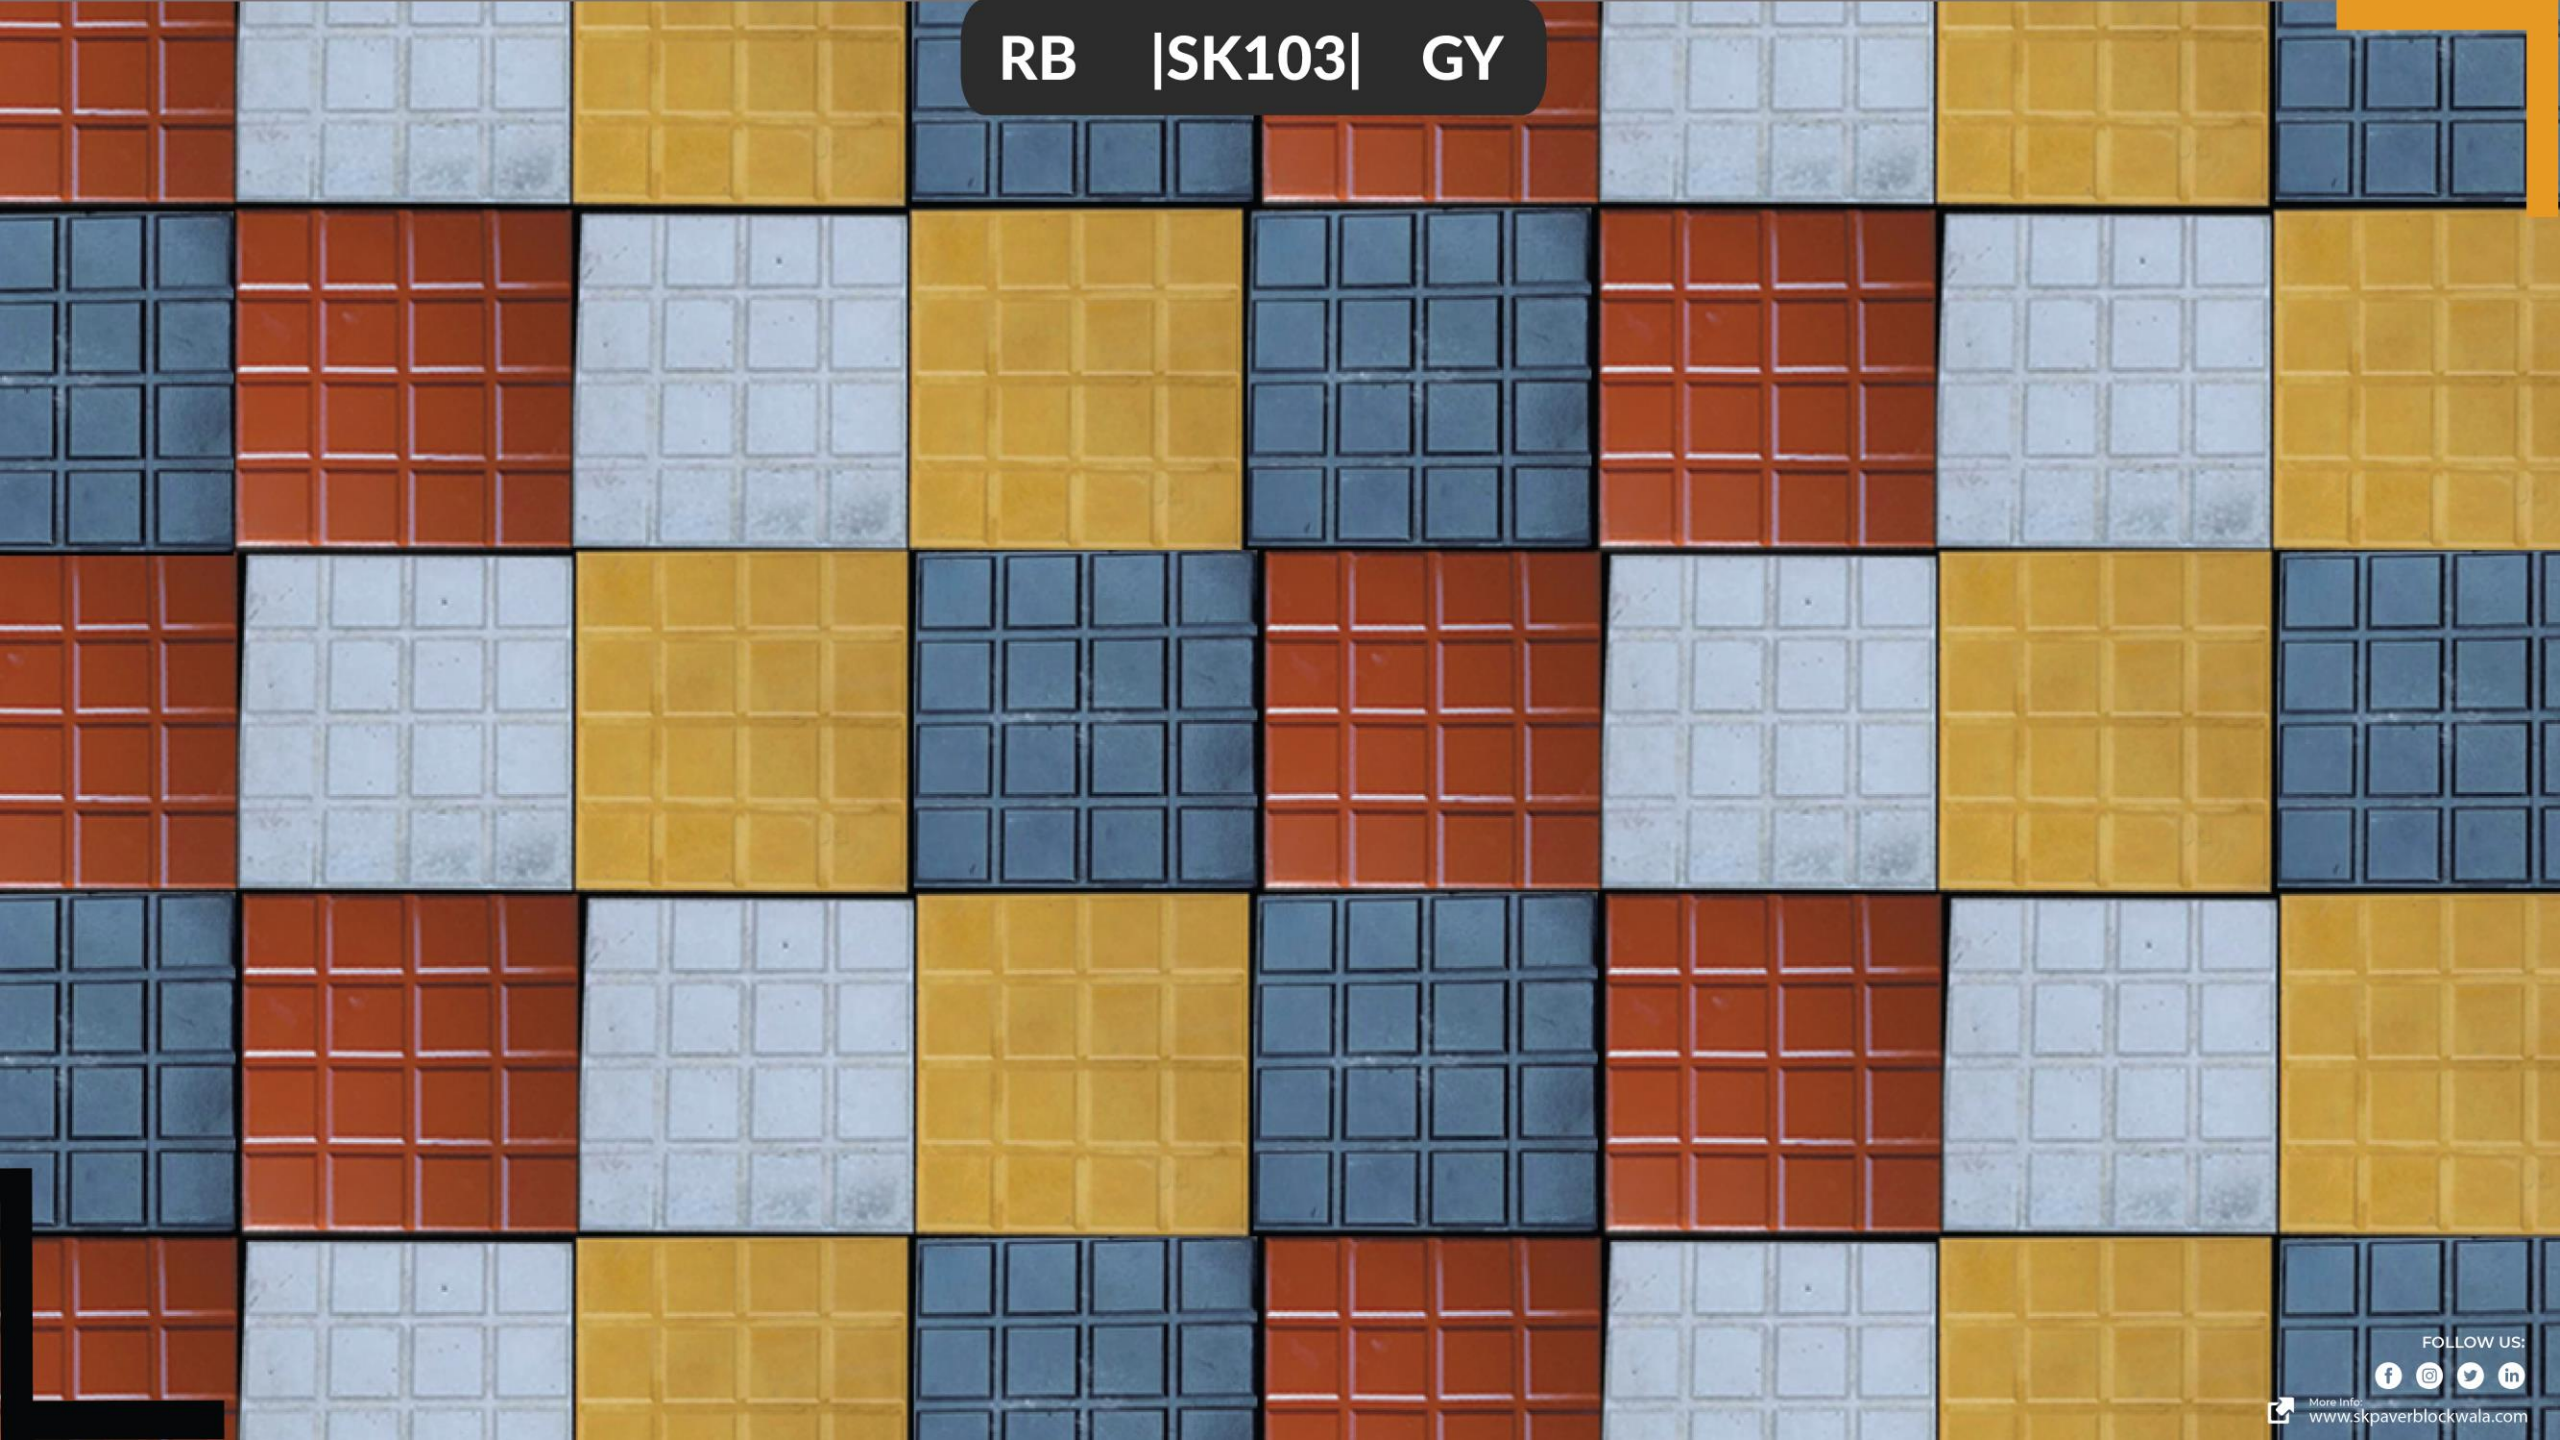

RB |SK103| GY

FOLLOW US:

More Info: www.skpaverblockwala.com