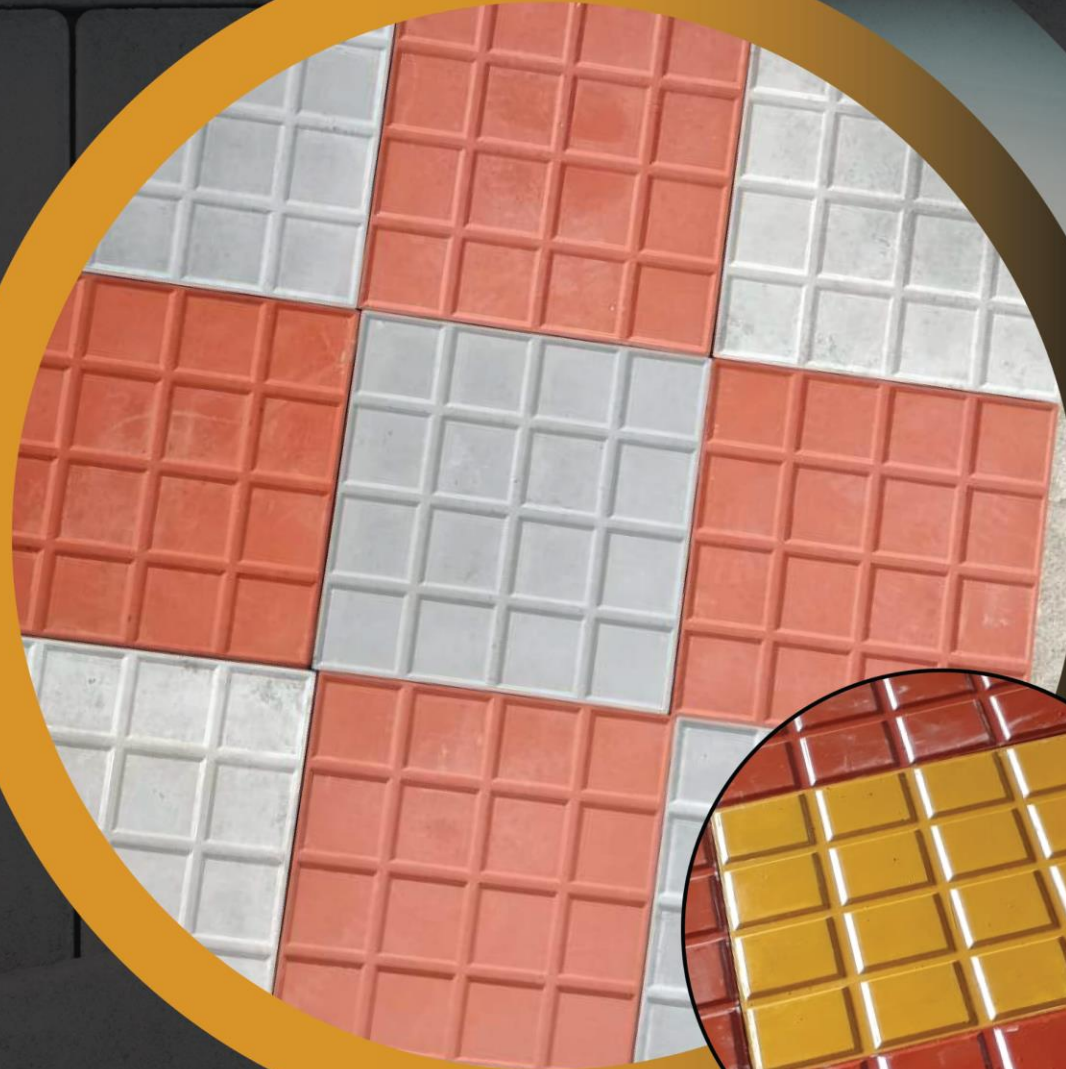

FOLLOW US:

More Info:
www.skpaverblockwala.com