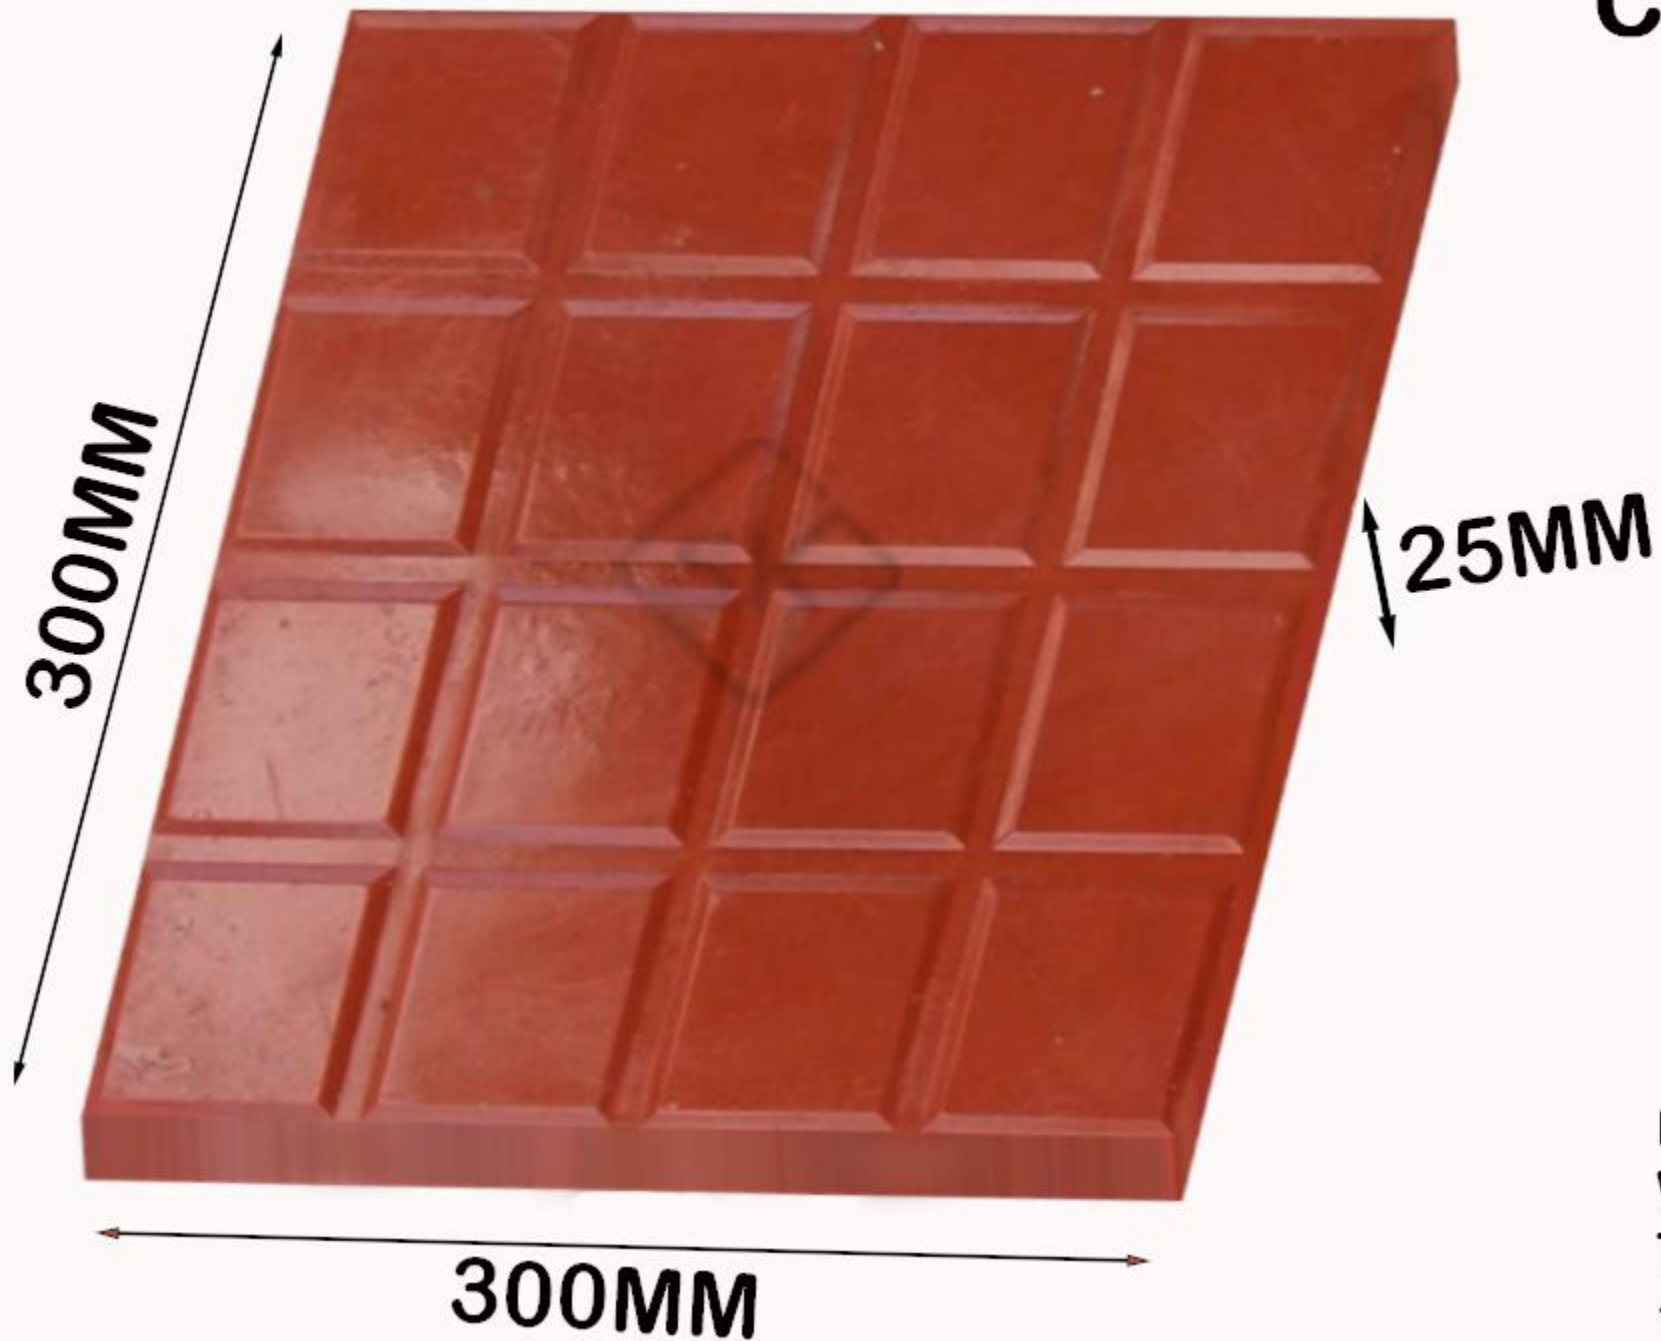

## Dimensions

Length - 300MM

Width - 300MM

Thick - 25MM

1 Sq.ft = 1pc

# SK 103 CADBURY

**Material :-** Heavy Concrete

**Size :-** 300x300mm

**Thick :-** 25mm

**Strength :-** M.10 or custom

**Unit/sqft :-** 01

**Color :-** Red, Yellow, Black, Grey & more

**Surface :-** Glossy/Matte