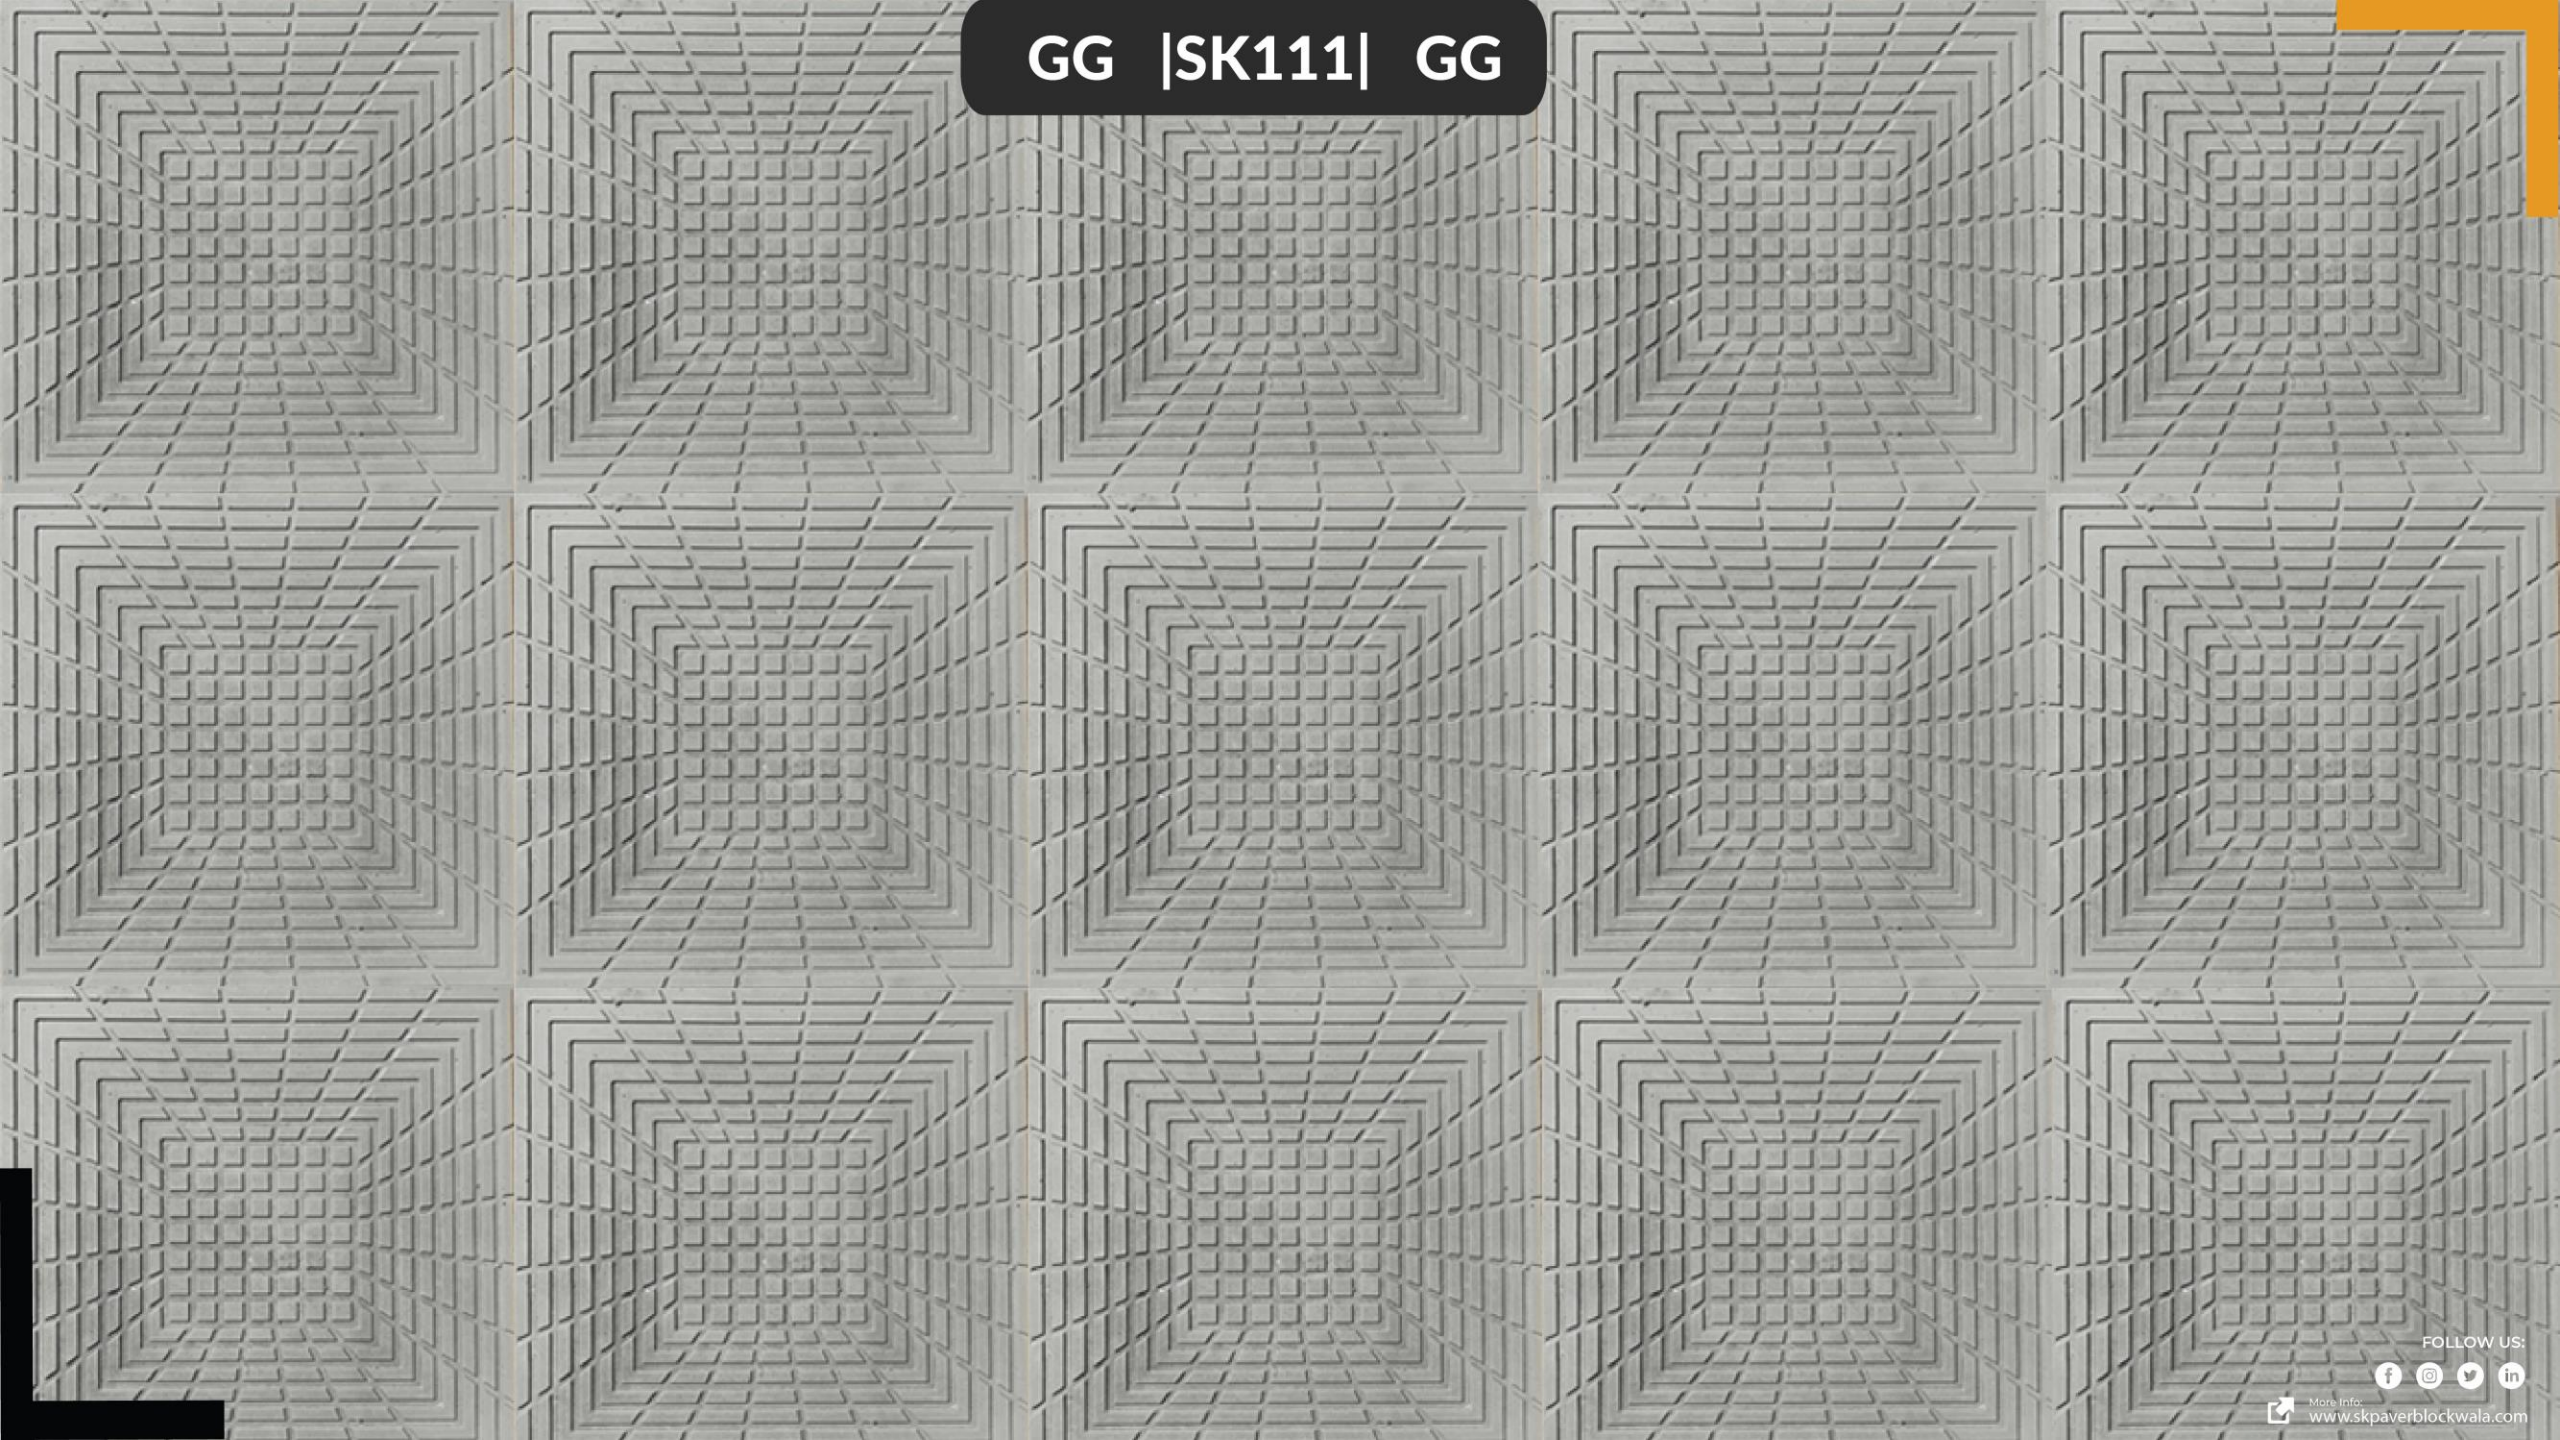

GG |SK111| GG