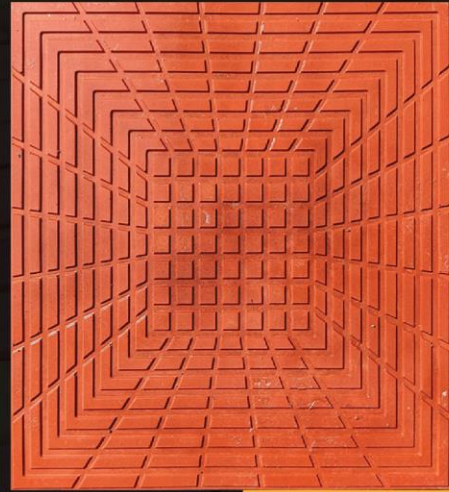

SK 111 ZOOM

Material :- Heavy Concrete

Size :- 300x300mm

Thick :- 25mm

Strength :- M10 or custom

Unit/sqft :- 01

Color :- Red, Black, Yellow, Grey & more

Surface :- Matte/Glossy

Usage :- Landscaping | Flooring | Paving,
Residential etc.

FOLLOW US:

More Info:
www.skpaverblockwala.com

SK 111_Variant

CC - GG

CC - RR

CC - BB

CC - YY