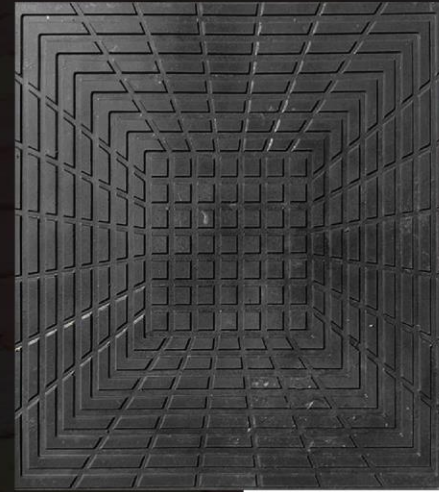

SK 111 ZOOM

Material :- Heavy Concrete

Size :- 300x300mm

Thick :- 25mm

Strength :- M10 or custom

Unit/sqft :- 01

Color :- Red, Black, Yellow, Grey & more

Surface :- Matte/Glossy

Usage :- Landscaping | Flooring | Paving,
Residential etc.

FOLLOW US:

More Info:
www.skpaverblockwala.com

SK 111_Variant

CC - GG

CC - RR

CC - BB

CC - YY