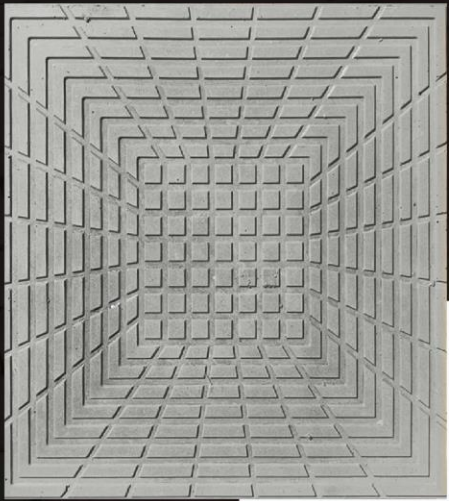

SK 111_Variant

CC - GG