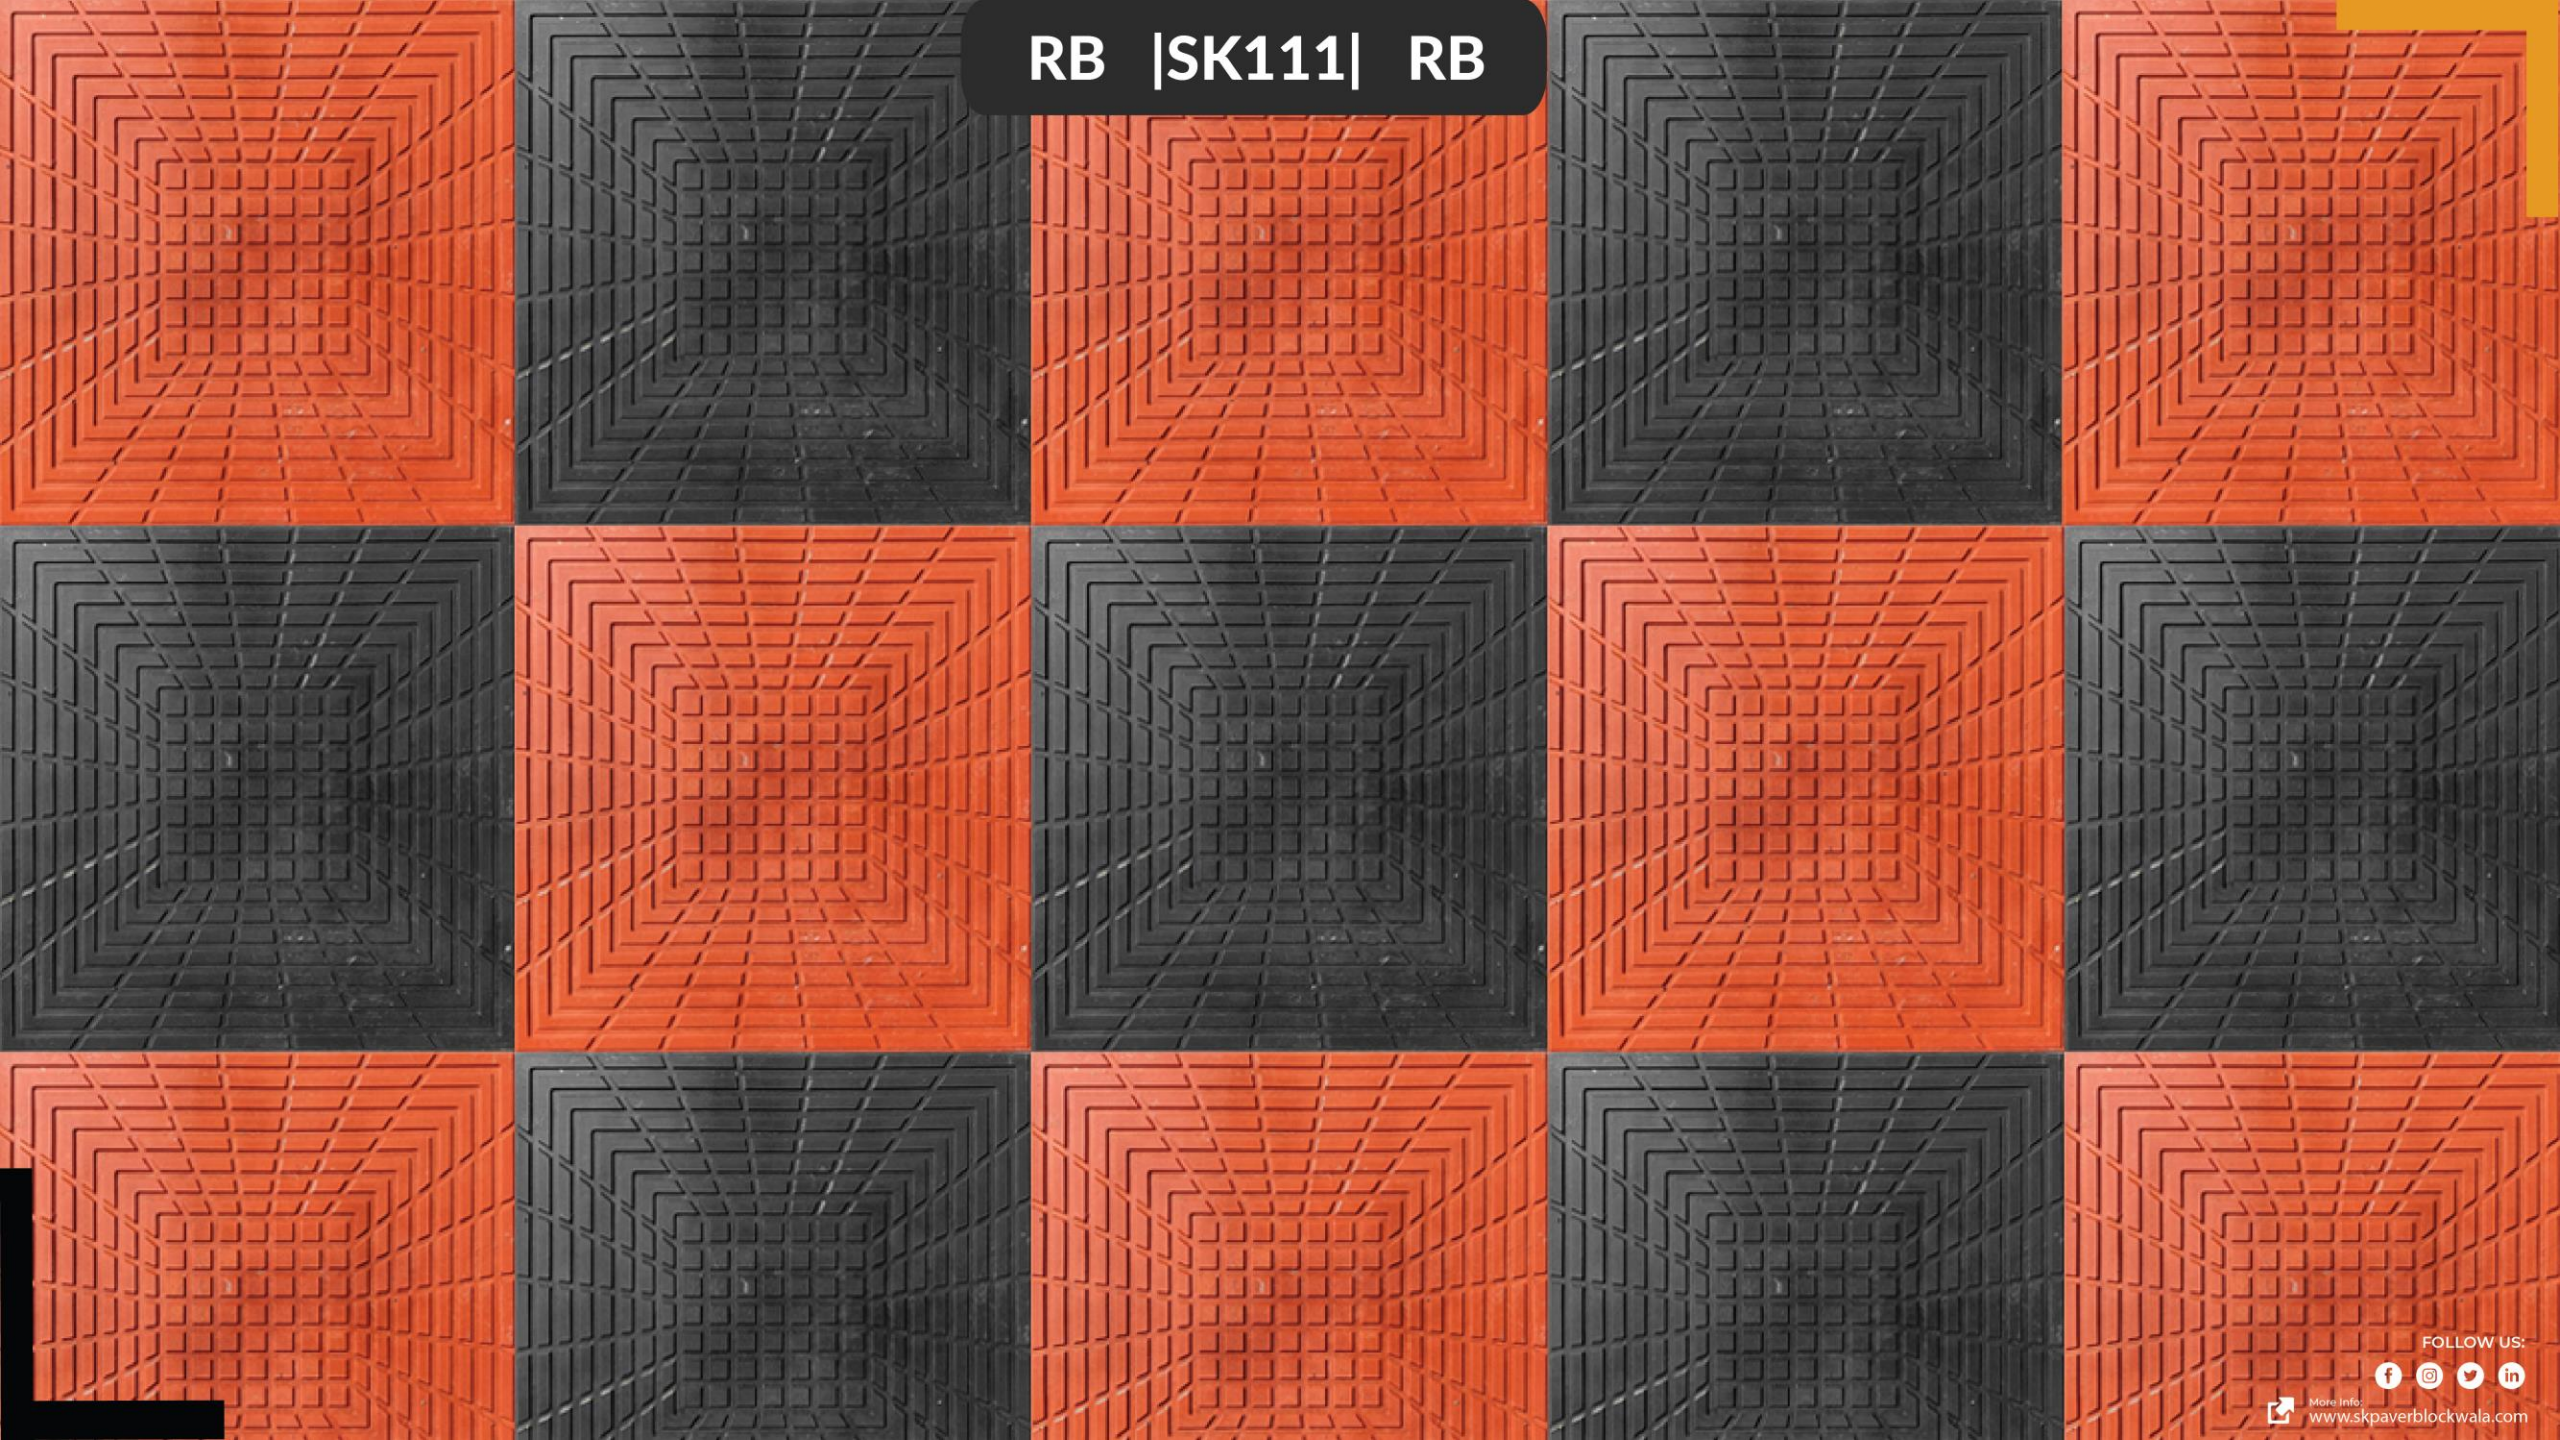

RB |SK111| RB

FOLLOW US:

More info:
www.skpaverblockwala.com