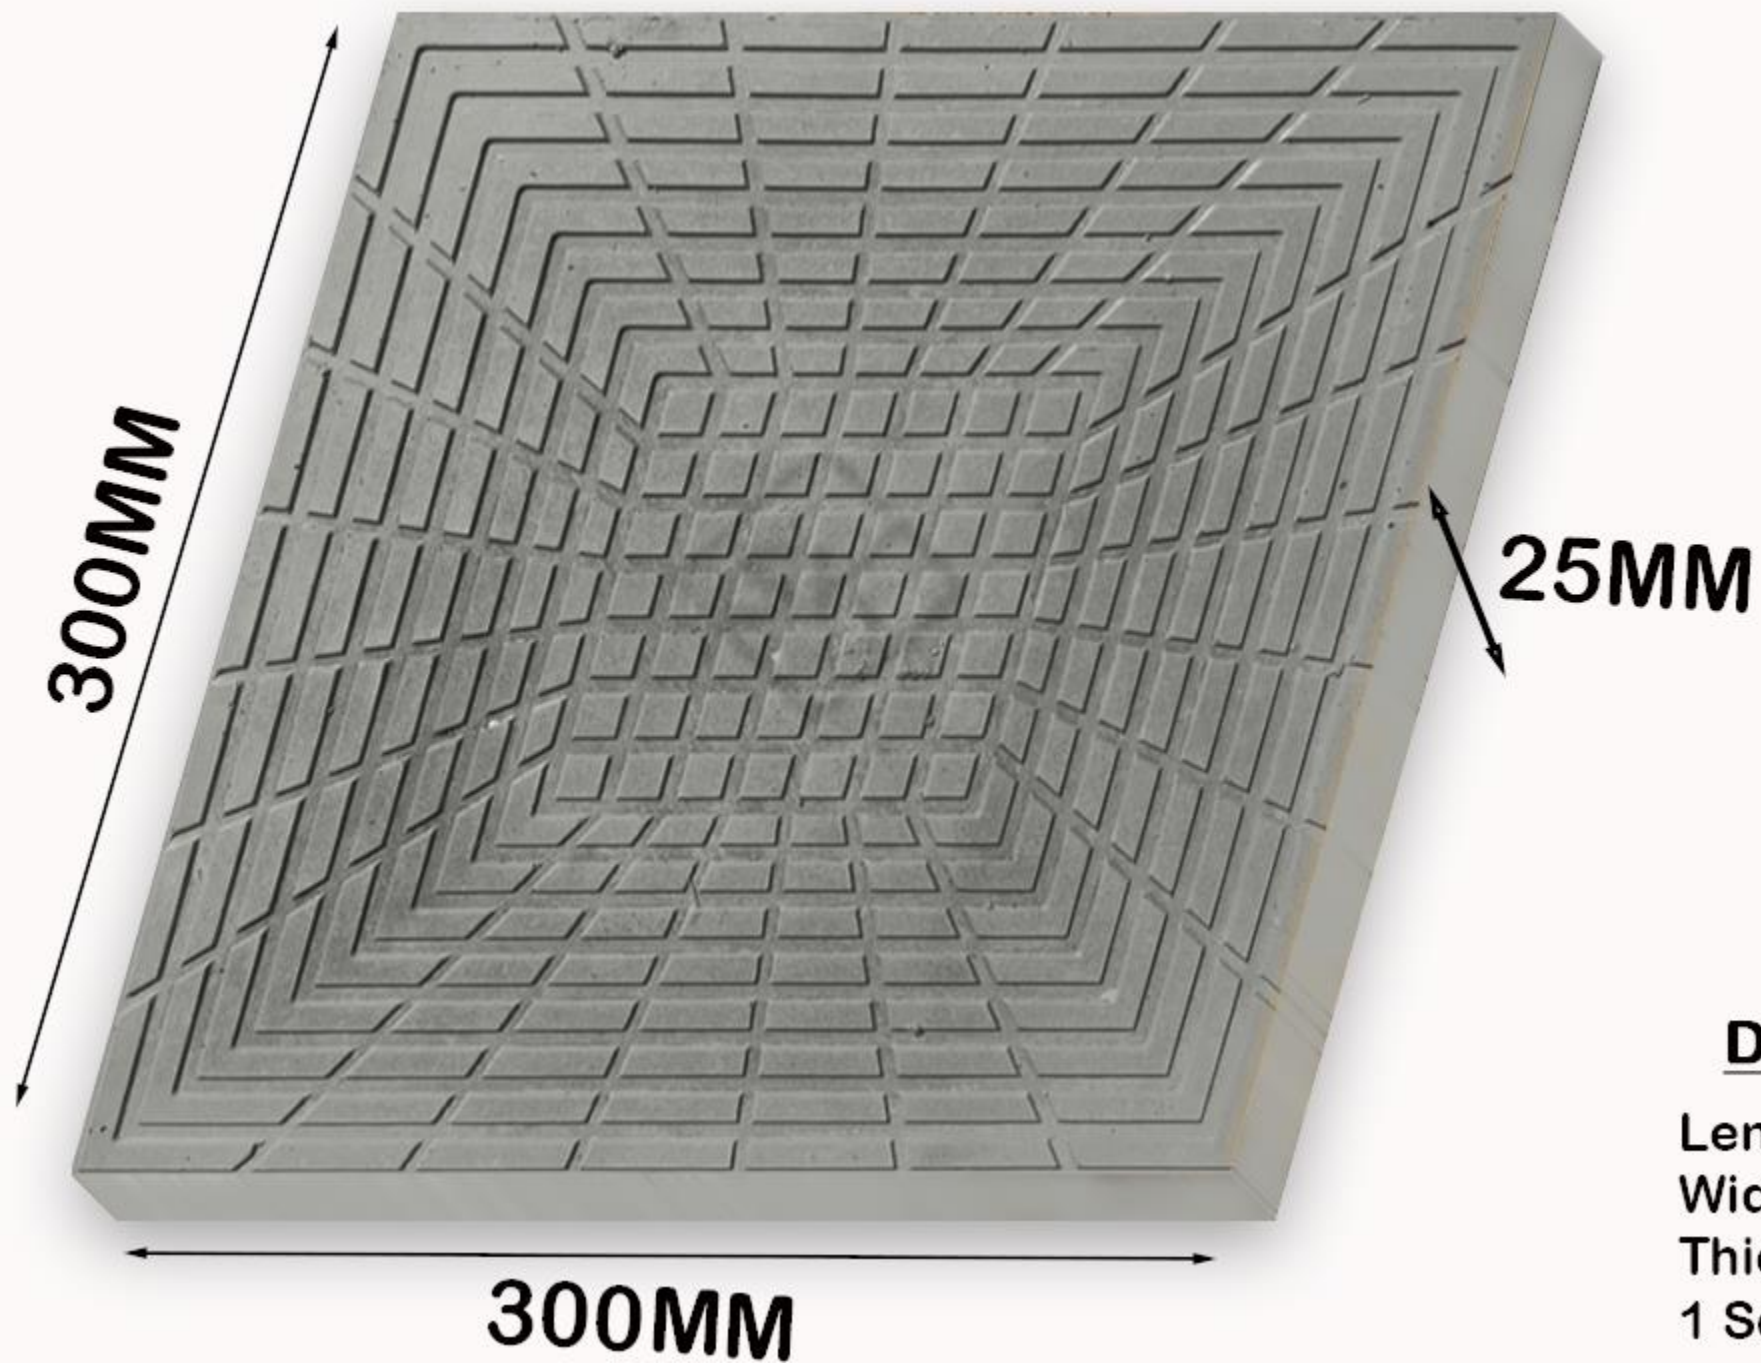

FOR THE BEST EXPERIENCE

ROTATE
YOUR PHONE

ZOOM

Dimensions

Length - 300MM

Width - 300MM

Thick - 25MM

1 Sq.ft = 1pc

SK 111 ZOOM

Material :- Heavy Concrete

Size :- 300x300mm

Thick :- 25mm

Strength :- M10 or custom

Unit/sqft :- 01

Color :- Red, Black, Yellow, Grey & more

Surface :- Matte/Glossy