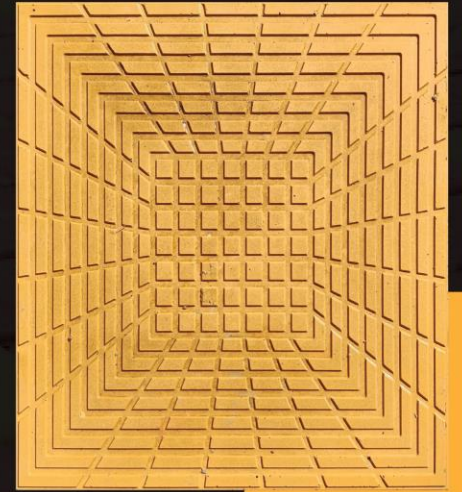

SK 111 ZOOM

Material :- Heavy Concrete

Size :- 300x300mm

Thick :- 25mm

Strength :- M10 or custom

Unit/sqft :- 01

Color :- Red, Black, Yellow, Grey & more

Surface :- Matte/Glossy

Usage :- Landscaping | Flooring | Paving,
Residential etc.

FOLLOW US:

More Info:
www.skpaverblockwala.com

SK 111_Variant

CC - GG

CC - RR

CC - BB

CC - YY

GB |SK111| GB

RB |SK111| RB

FOLLOW US:

More info:
www.skpaverblockwala.com

RY |SK111| RY

GG |SK111| GG

GY |SK111| GY

RR |SK111| RR