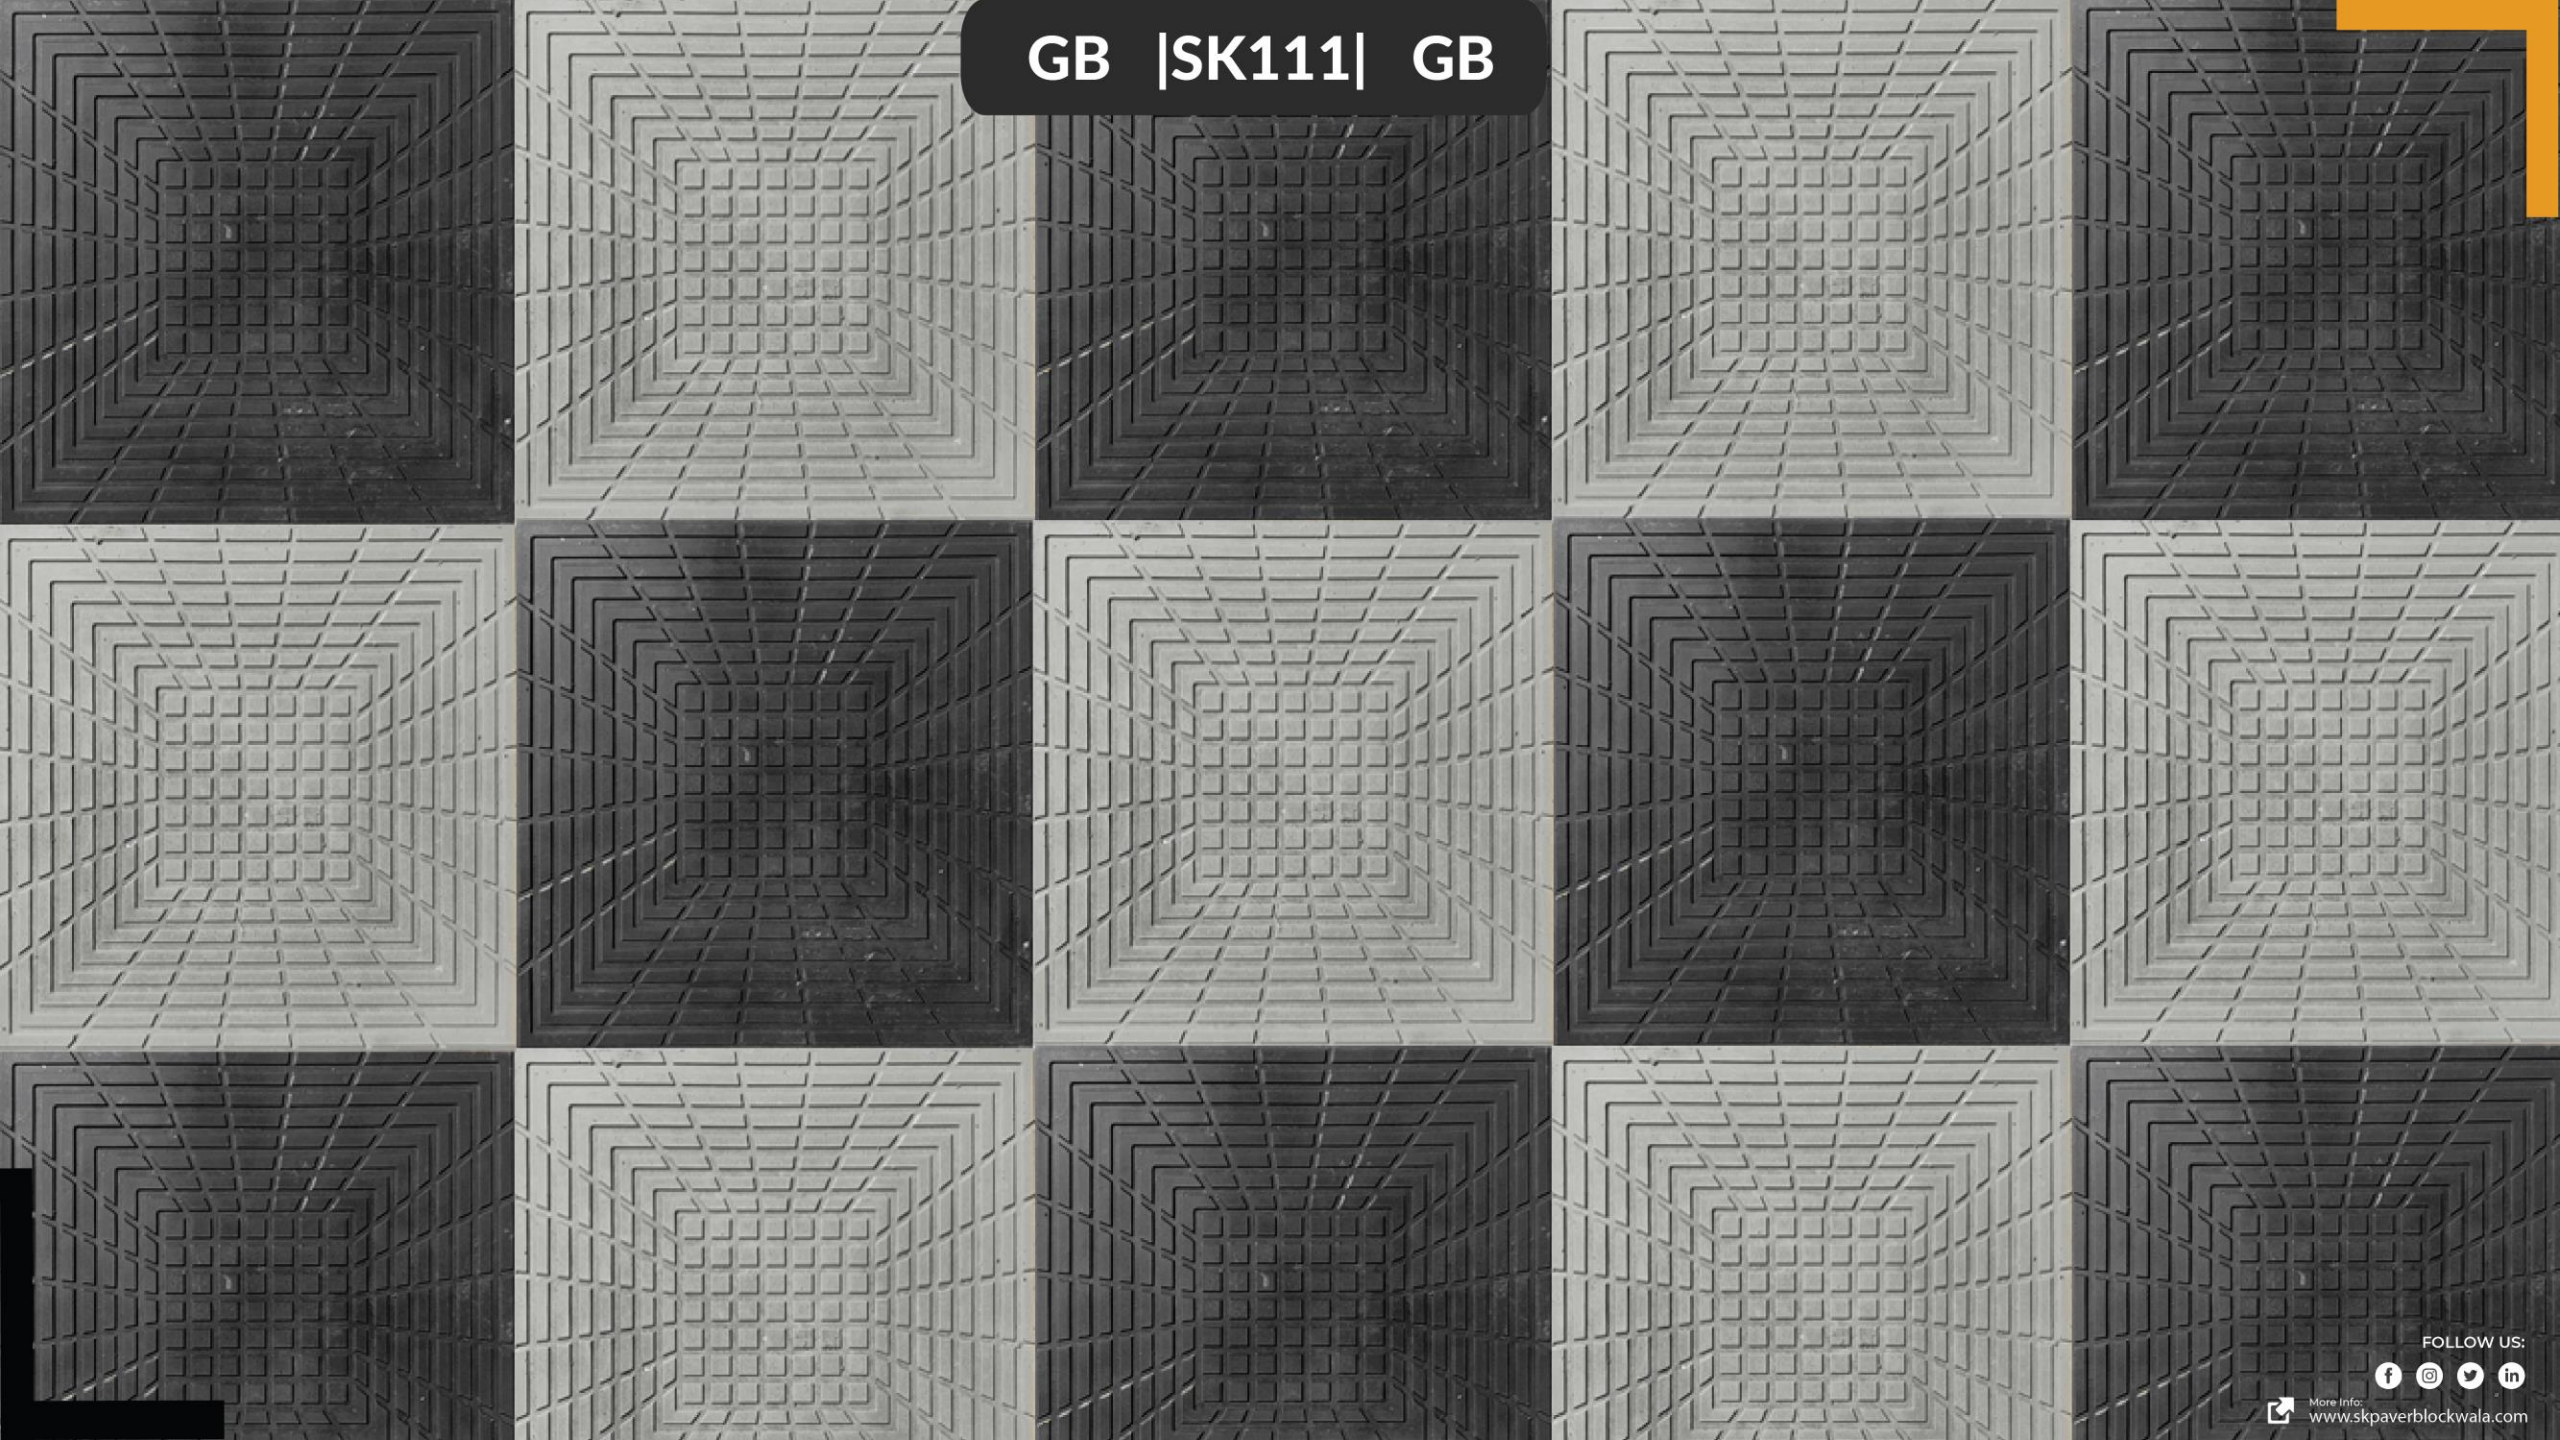

GB |SK111| GB